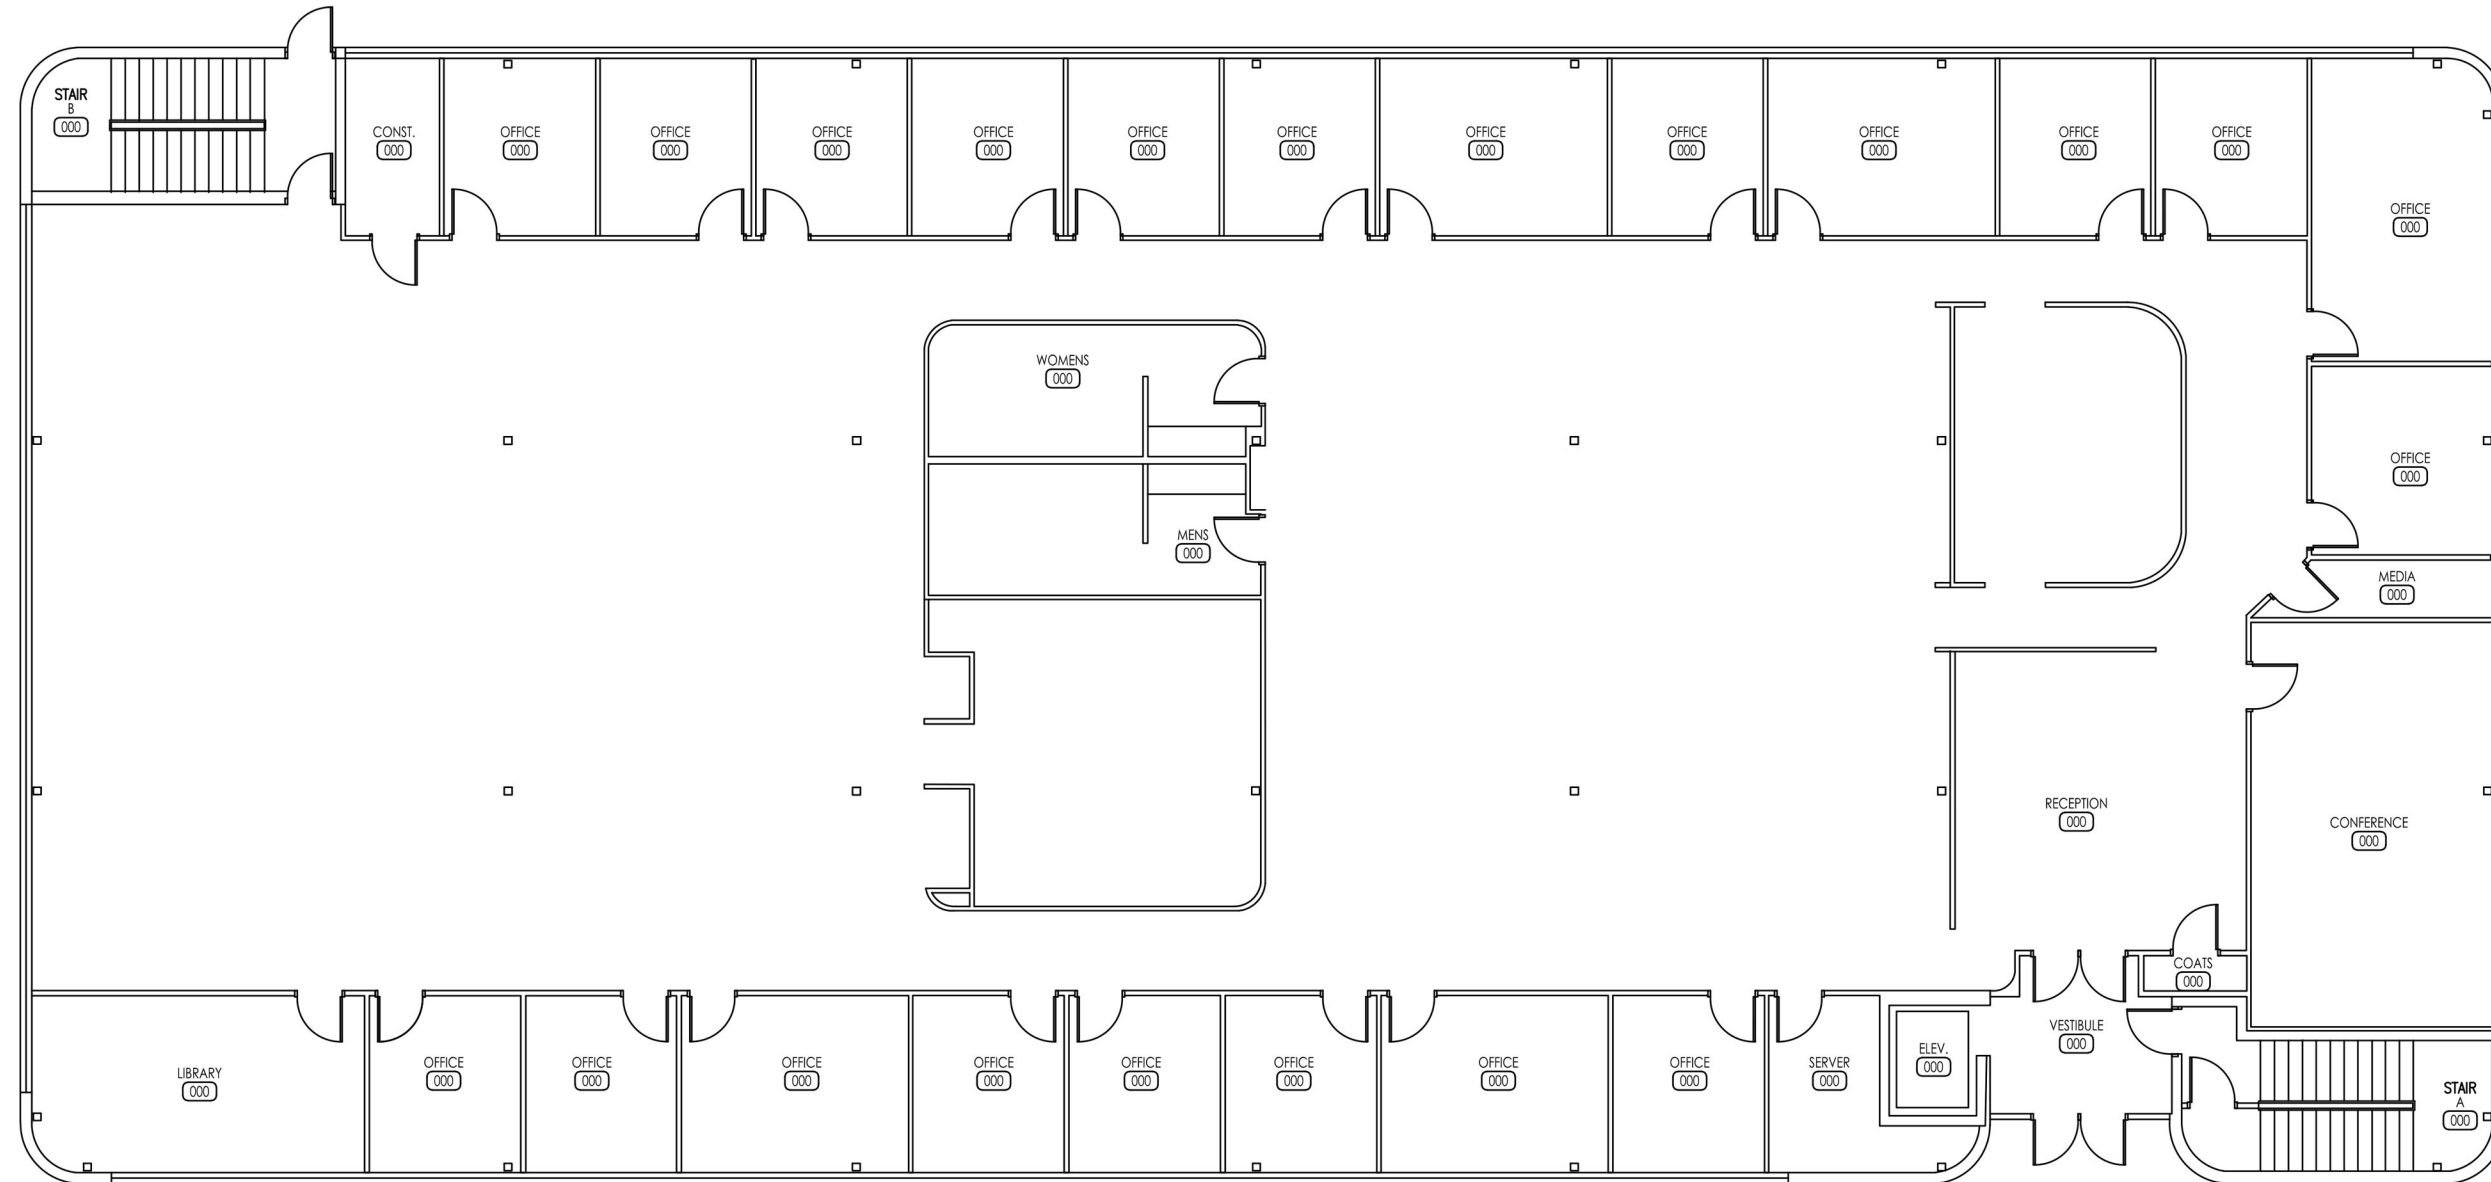

FIRST FLOOR PLAN

NOVEMBER 2021 - NOT TO SCALE
NOT FOR PLANNING OR CONSTRUCTION - FIELD VERIFY

□ SUITE 100:
AVAILABLE 11,686 RSF