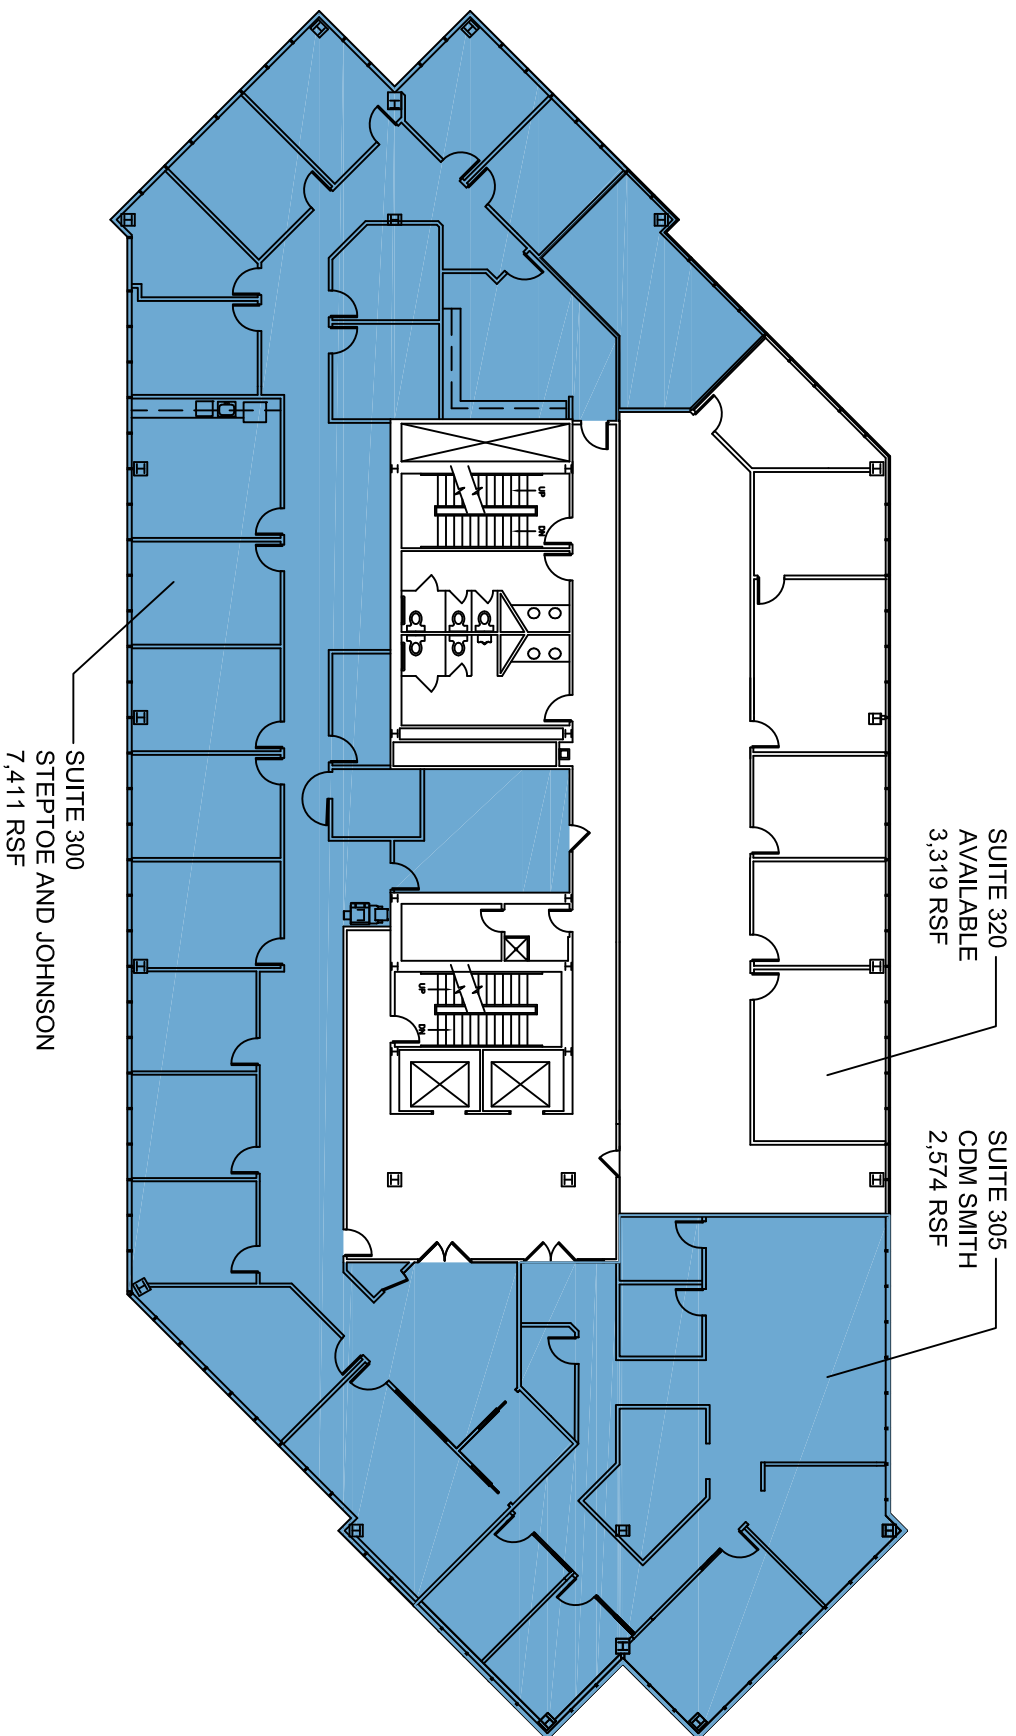

COLEMAN
GROUP

COMMERCIAL REAL ESTATE AND PROPERTY MANAGEMENT

ONE PARAGON CENTRE
2525 HARRODSBURG ROAD
LEXINGTON, KENTUCKY 40504

THIRD FLOOR

JULY 2020
NO SCALE
(Not for planning or construction purposes - Field verify)