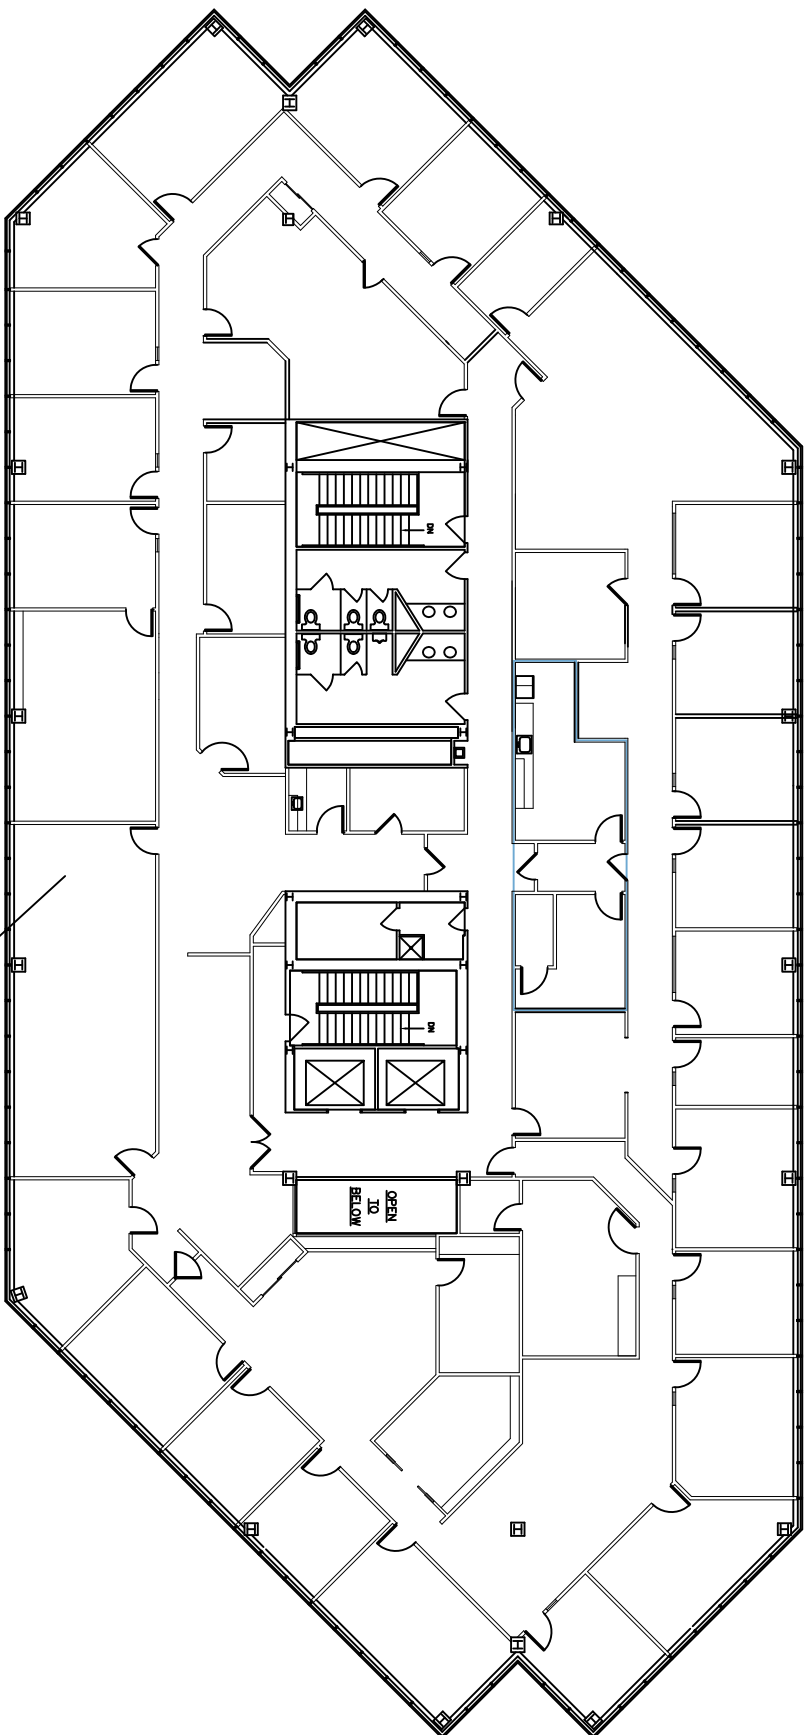

COLEMAN
GROUP

COMMERCIAL REAL ESTATE AND PROPERTY MANAGEMENT

ONE PARAGON CENTRE
2525 HARRODSBURG ROAD
LEXINGTON, KENTUCKY 40504

FIFTH FLOOR

SUITE 500
AVAILABLE
13,942 RSF

AUGUST 2019
NO SCALE
(Not for planning or construction purposes - Field verify)