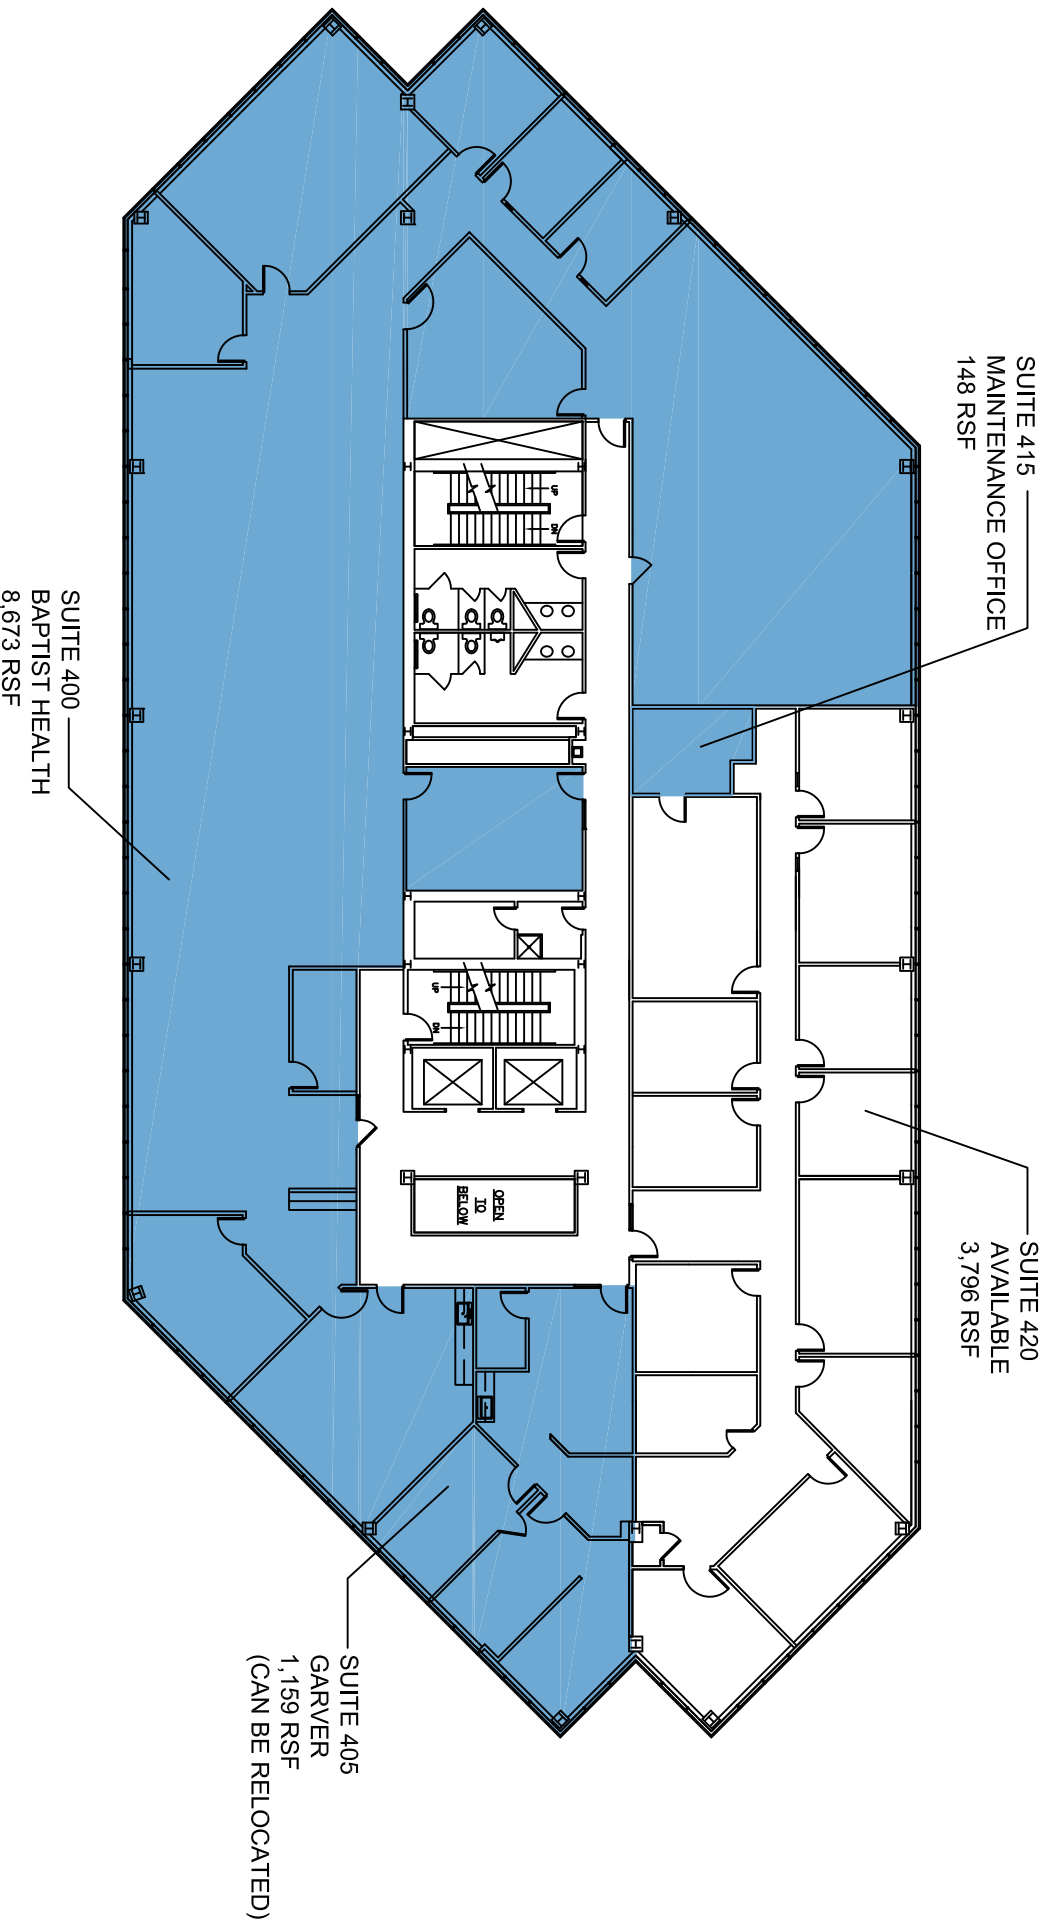

COLEMAN
GROUP

COMMERCIAL REAL ESTATE AND PROPERTY MANAGEMENT

ONE PARAGON CENTRE
2525 HARRODSBURG ROAD
LEXINGTON, KENTUCKY 40504

FOURTH FLOOR

SUITE 415
MAINTENANCE OFFICE
148 RSF

SUITE 420
AVAILABLE
3,796 RSF

SUITE 400
BAPTIST HEALTH
8,673 RSF

SUITE 405
GARVER
1,159 RSF
(CAN BE RELOCATED)

AUGUST 2019
NO SCALE
(Not for planning or construction purposes - Field verify)