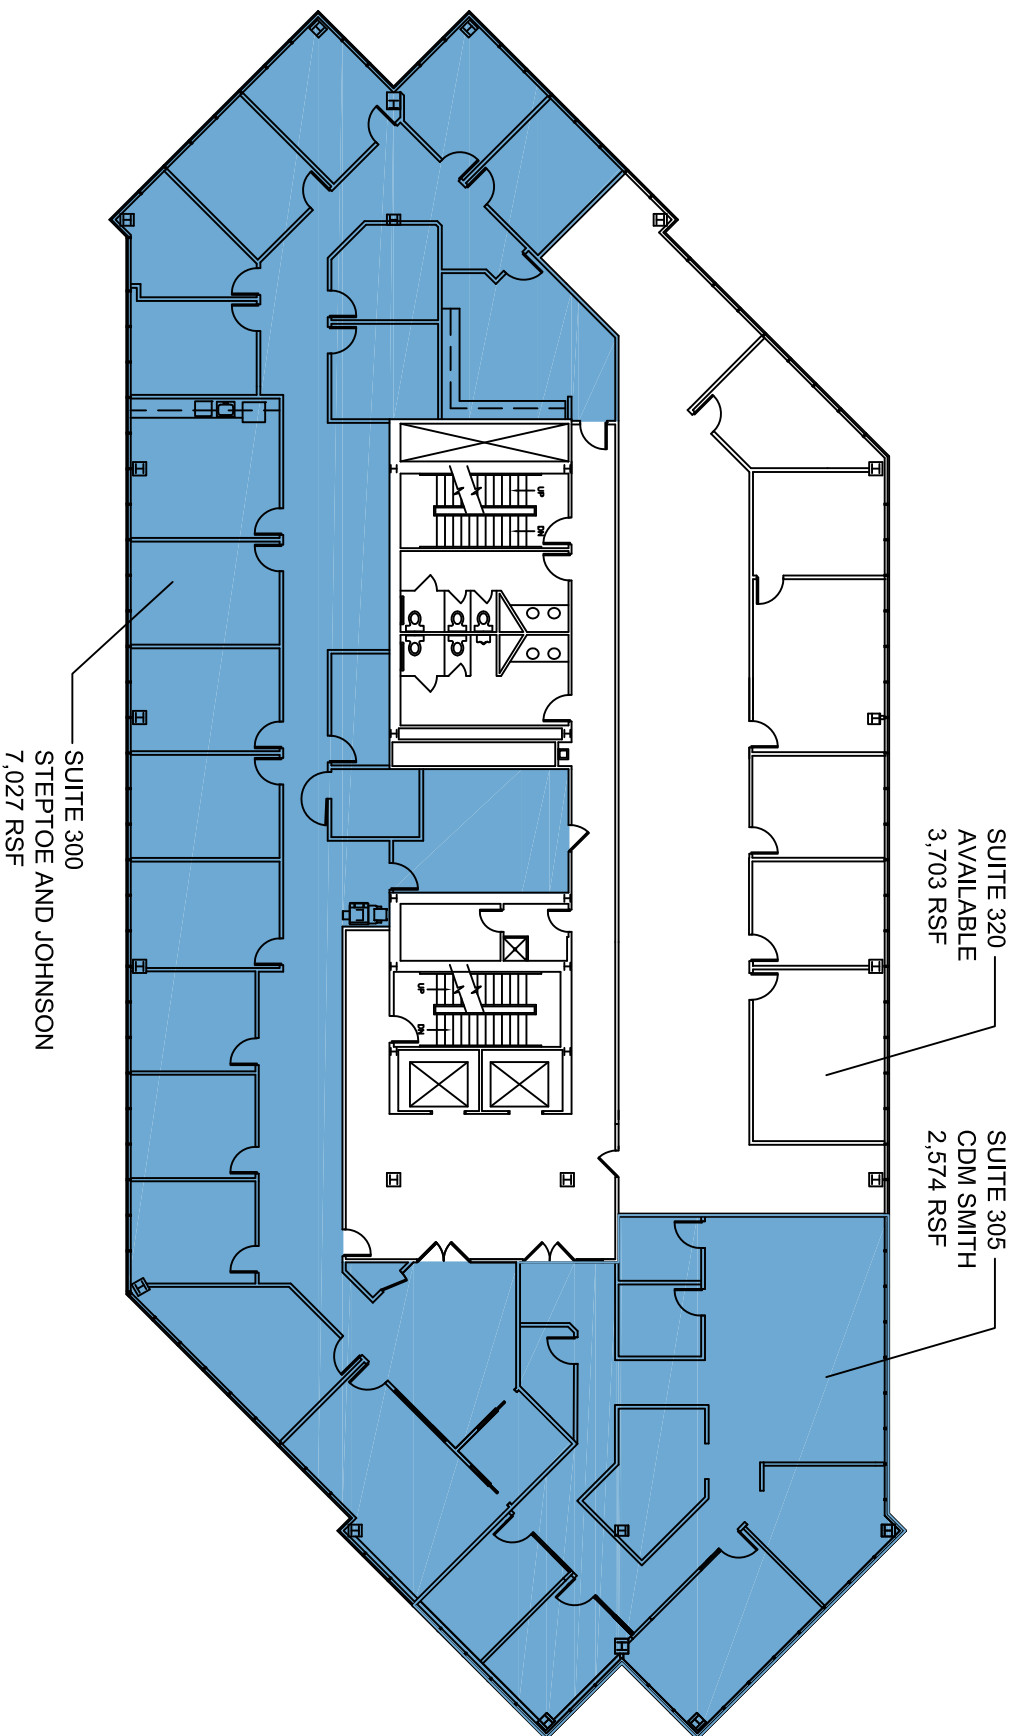

COLEMAN
GROUP

COMMERCIAL REAL ESTATE AND PROPERTY MANAGEMENT

ONE PARAGON CENTRE
2525 HARRODSBURG ROAD
LEXINGTON, KENTUCKY 40504

THIRD FLOOR

AUGUST 2019
NO SCALE
(Not for planning or construction purposes - Field verify)