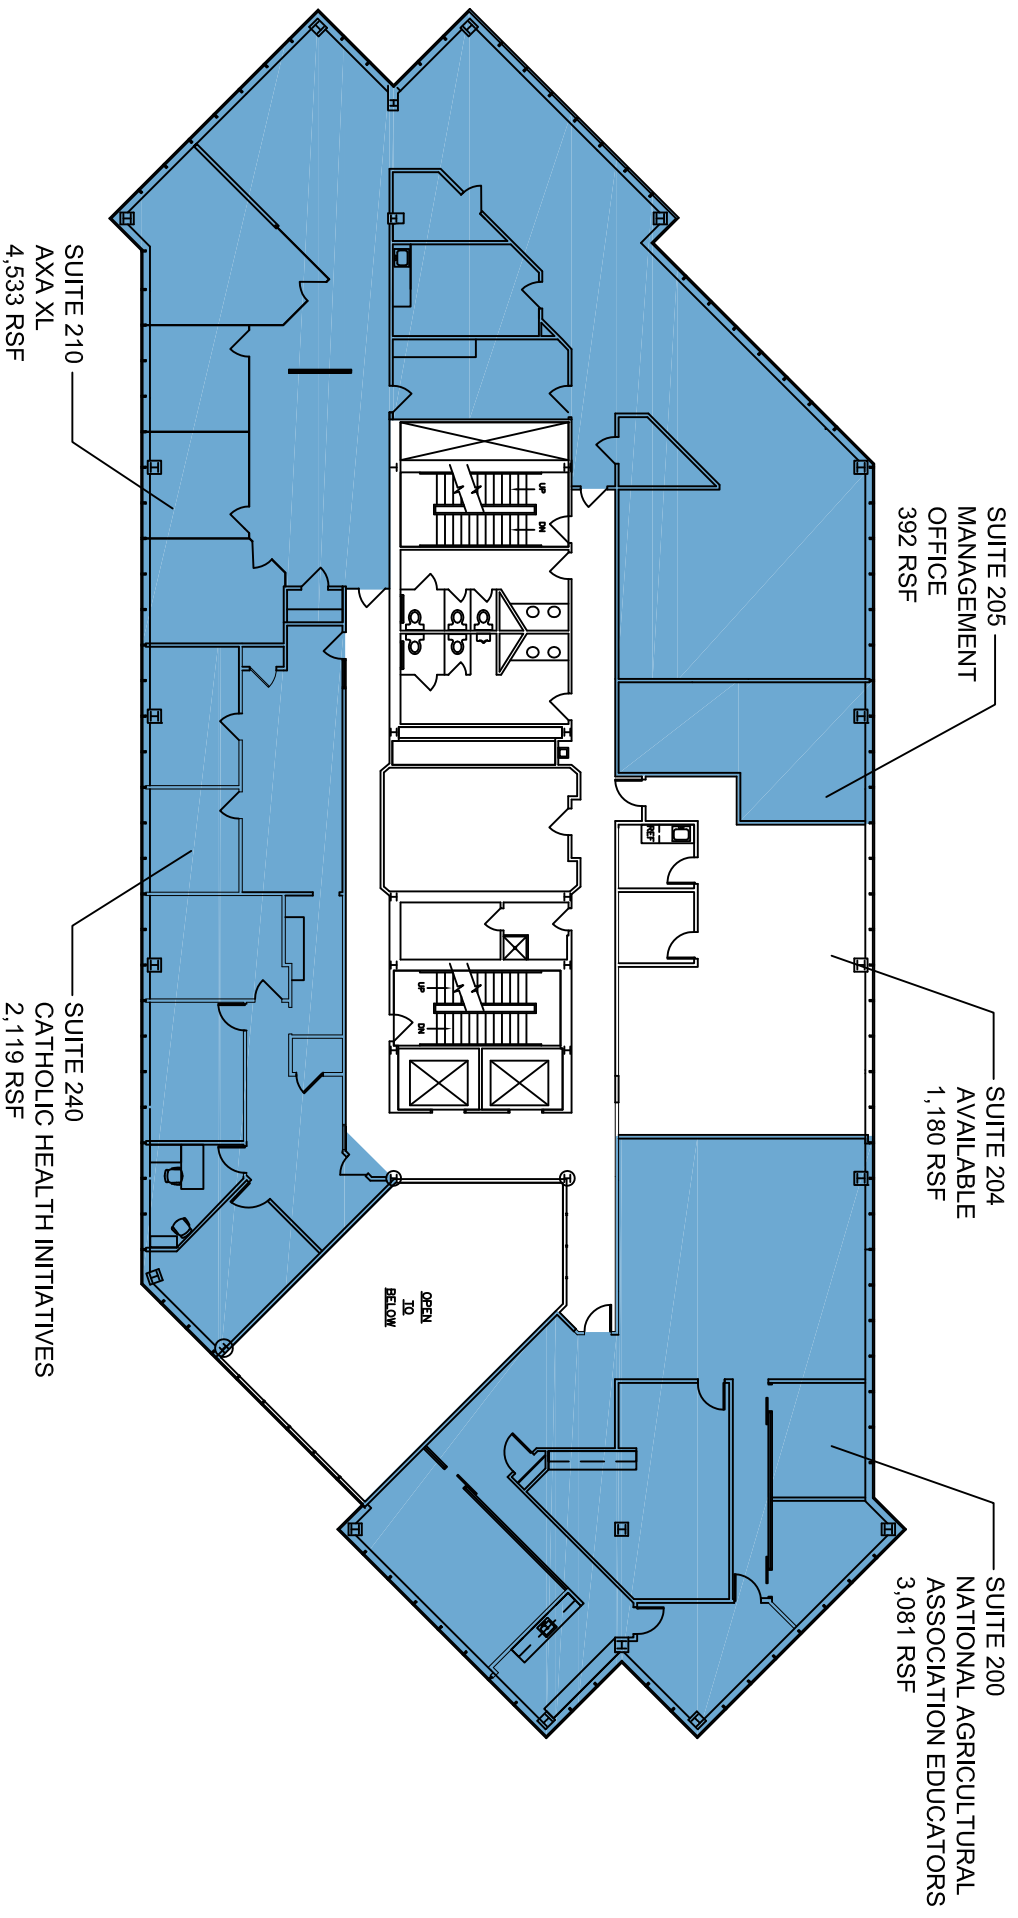

COLEMAN
GROUP

COMMERCIAL REAL ESTATE AND PROPERTY MANAGEMENT

ONE PARAGON CENTRE
2525 HARRODSBURG ROAD
LEXINGTON, KENTUCKY 40504

SECOND FLOOR

NOVEMBER 2019
NO SCALE
(Not for planning or construction purposes - Field verify)