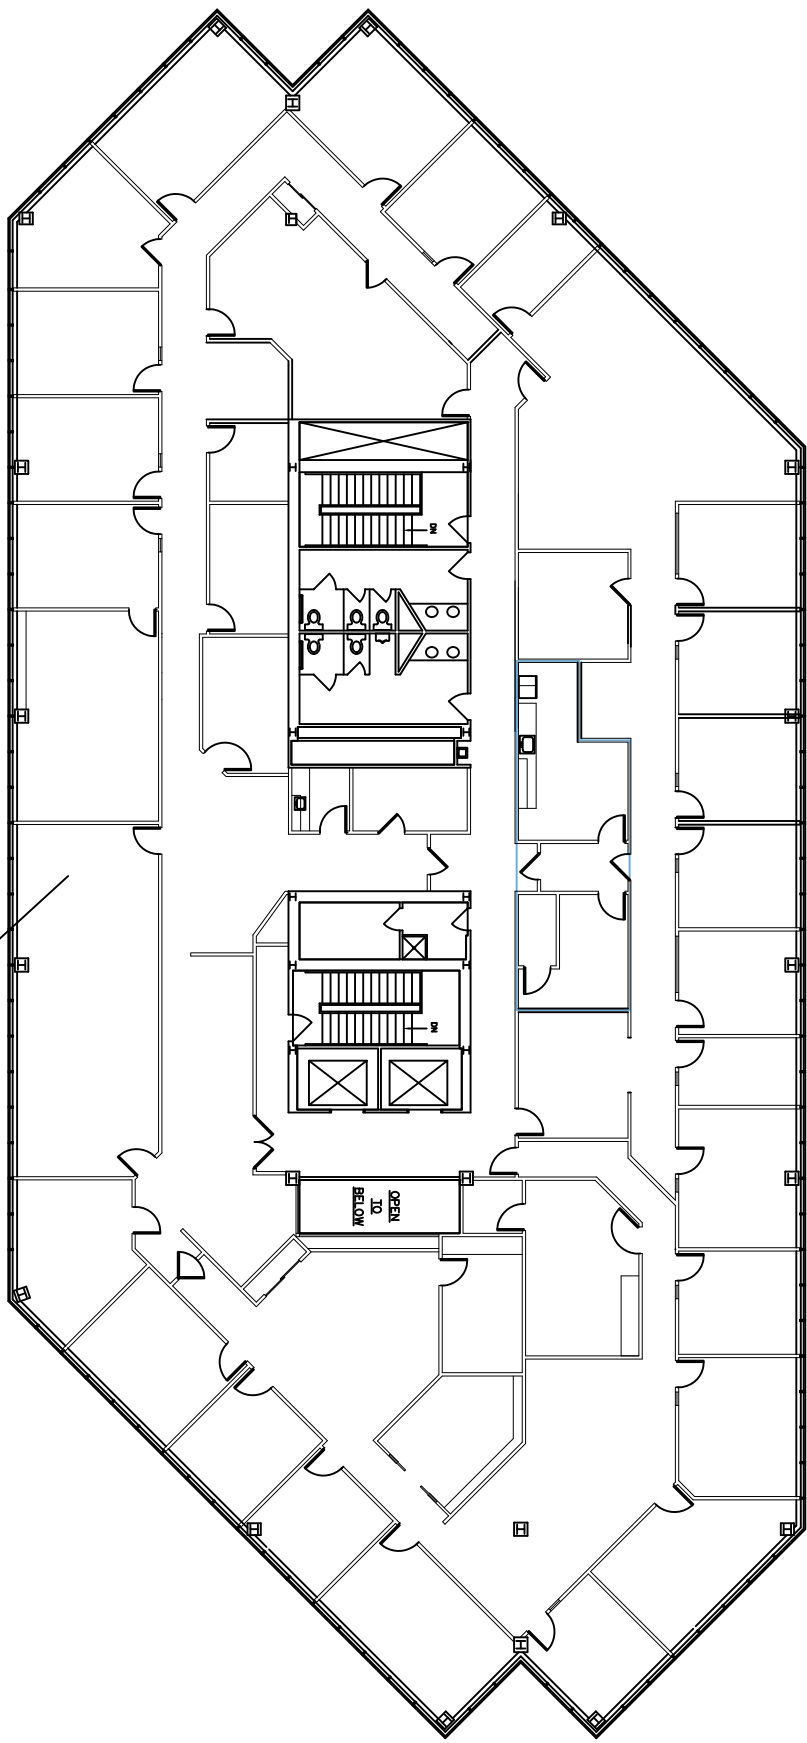

COLEMAN
GROUP

COMMERCIAL REAL ESTATE AND PROPERTY MANAGEMENT

ONE PARAGON CENTRE
2525 HARRODSBURG ROAD
LEXINGTON, KENTUCKY 40504

FIFTH FLOOR

SUITE 500
AVAILABLE
13,942 RSF

OCTOBER 2017
NO SCALE
(Not for planning or construction purposes - Field verify)