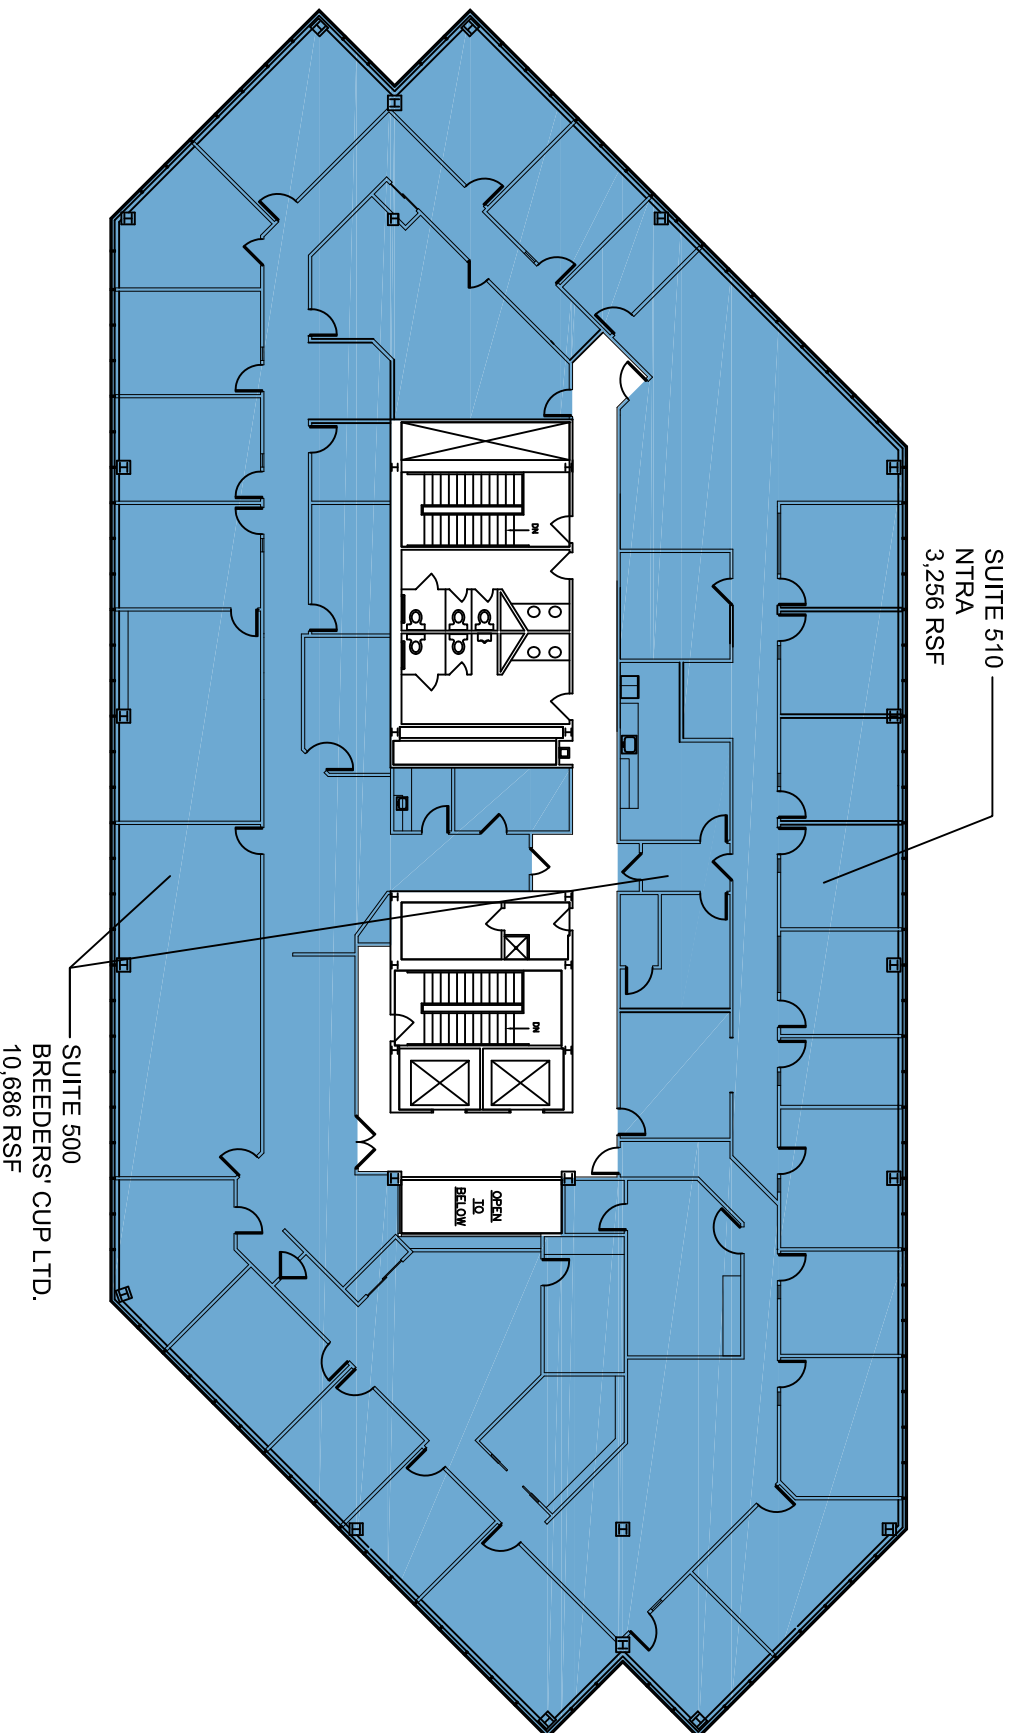

**COLEMAN**  
GROUP

COMMERCIAL REAL ESTATE AND PROPERTY MANAGEMENT

ONE PARAGON CENTRE  
2525 HARRODSBURG ROAD  
LEXINGTON, KENTUCKY 40504

FIFTH FLOOR

JULY 2016  
NO SCALE  
(Not for planning or construction purposes - Field verify)