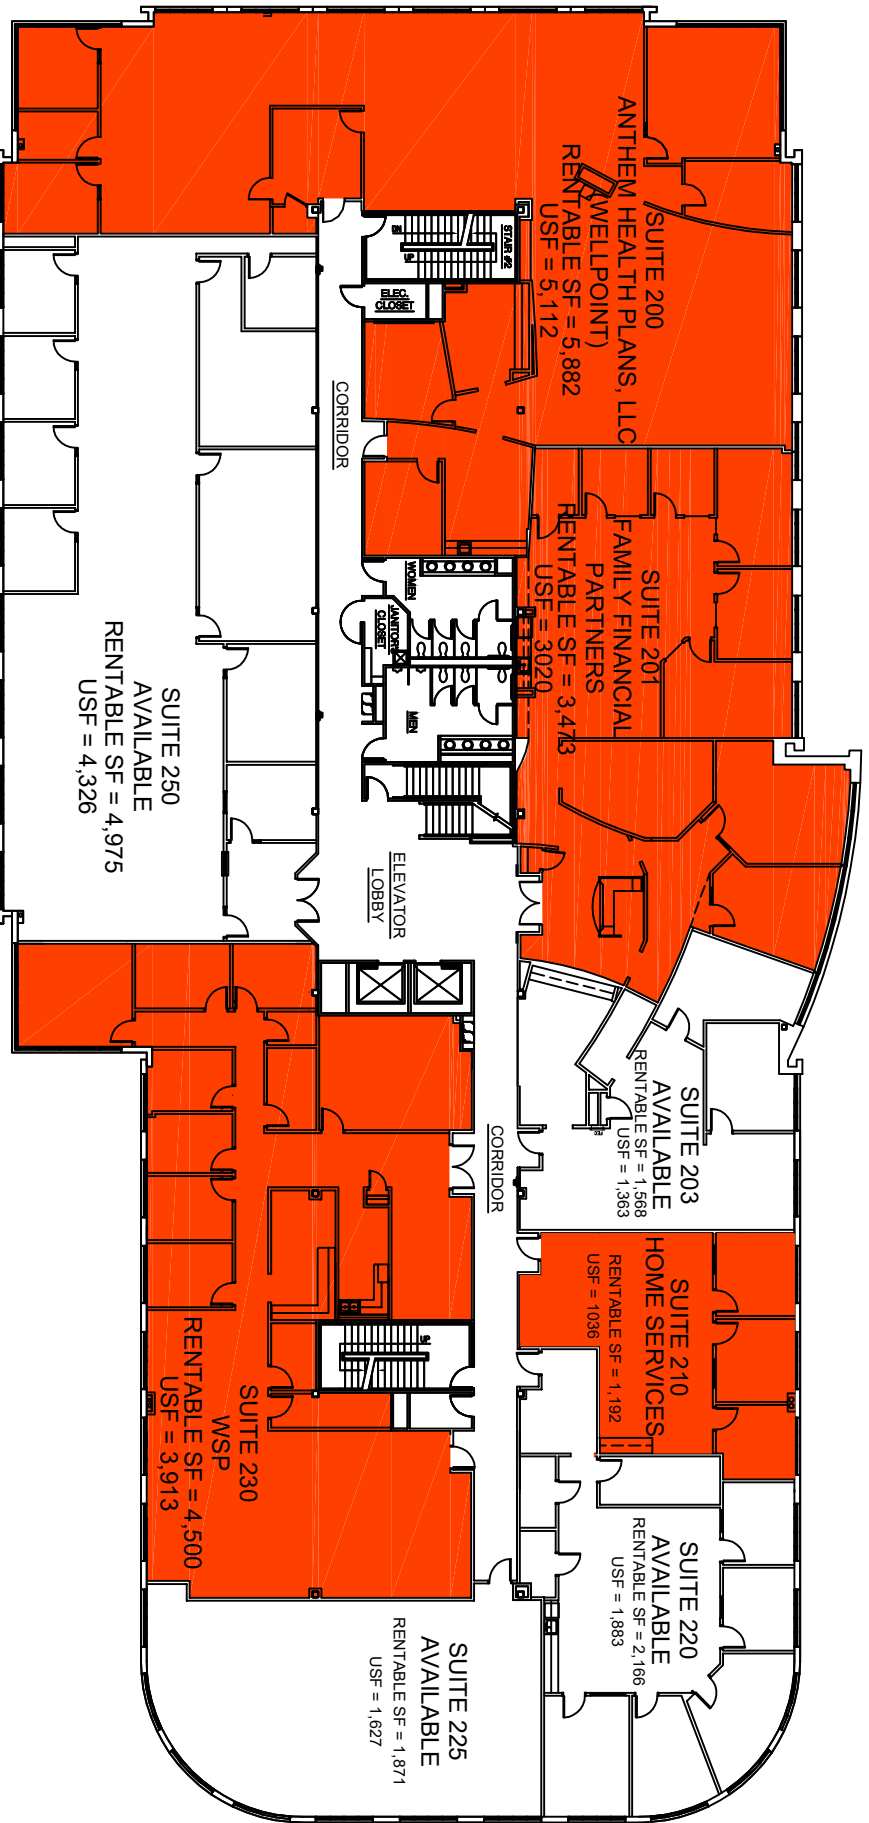

COLEMAN
GROUP

COMMERCIAL REAL ESTATE AND PROPERTY MANAGEMENT

ONE HAMBURG
1792 ALYSHEBA WAY
LEXINGTON, KY 40509
SECOND FLOOR

AUGUST 2018
NO SCALE
(Not for planning or construction purposes - field verify)