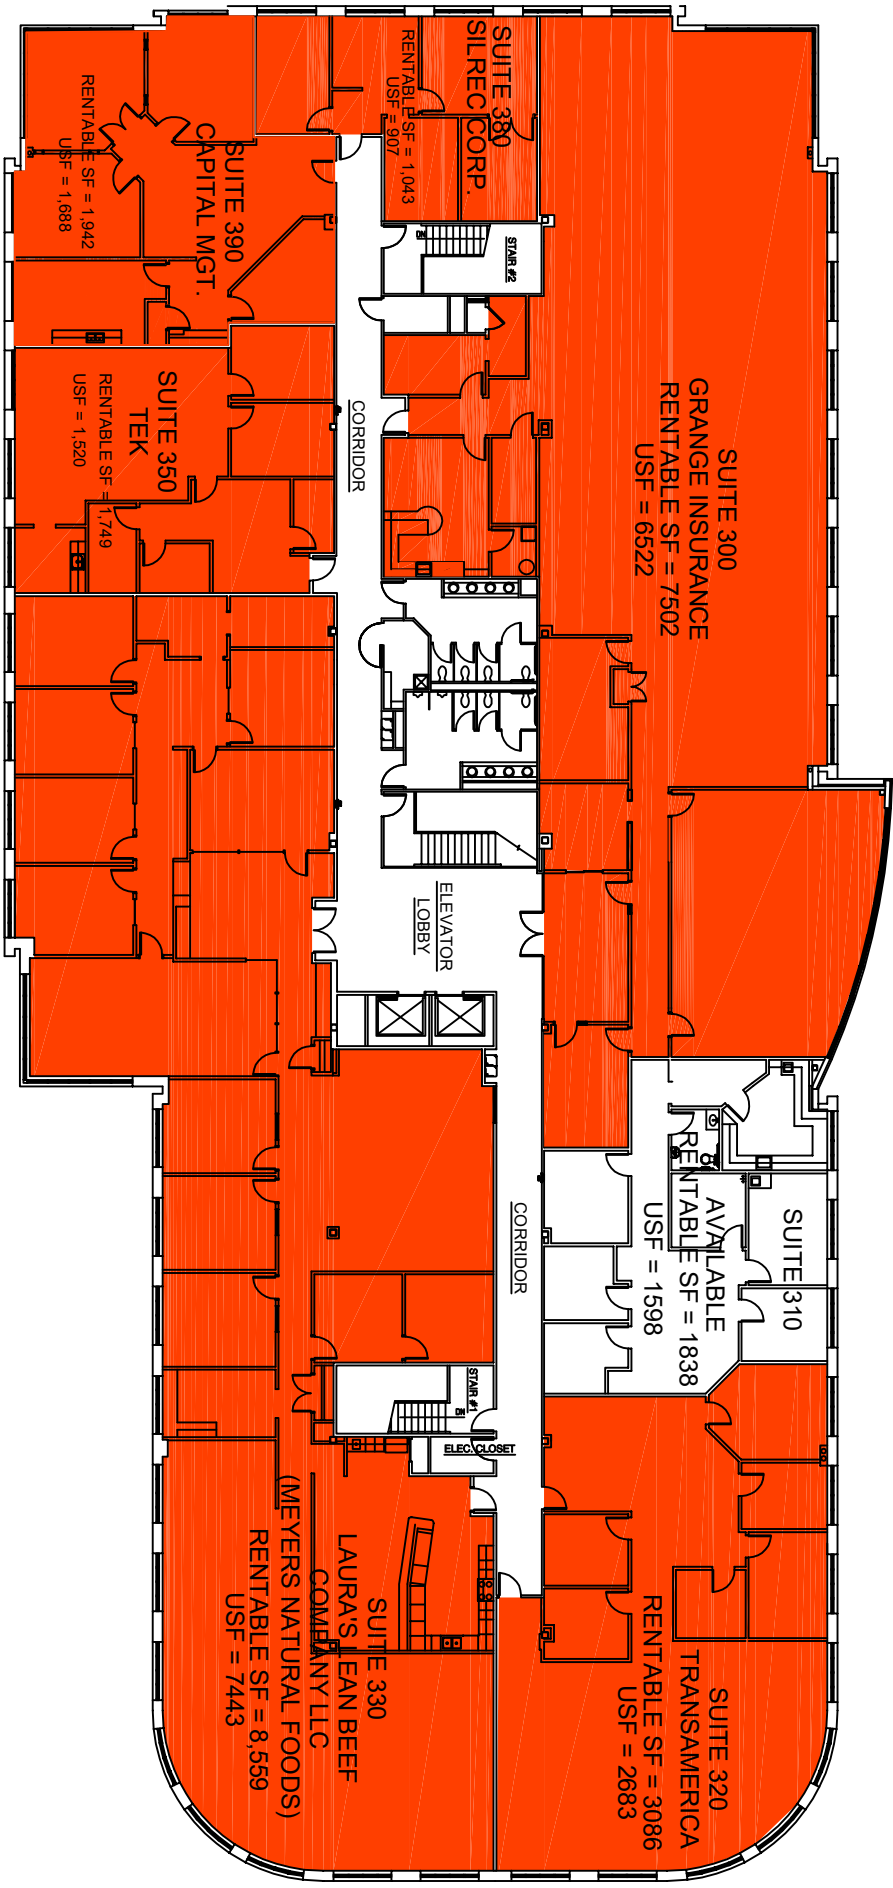

COLEMAN
GROUP

COMMERCIAL REAL ESTATE AND PROPERTY MANAGEMENT

ONE HAMBURG
1792 ALYSHEBA WAY
LEXINGTON, KY 40509
THIRD FLOOR

DECEMBER 2016
NO SCALE
(Not for planning or construction purposes - field verify)