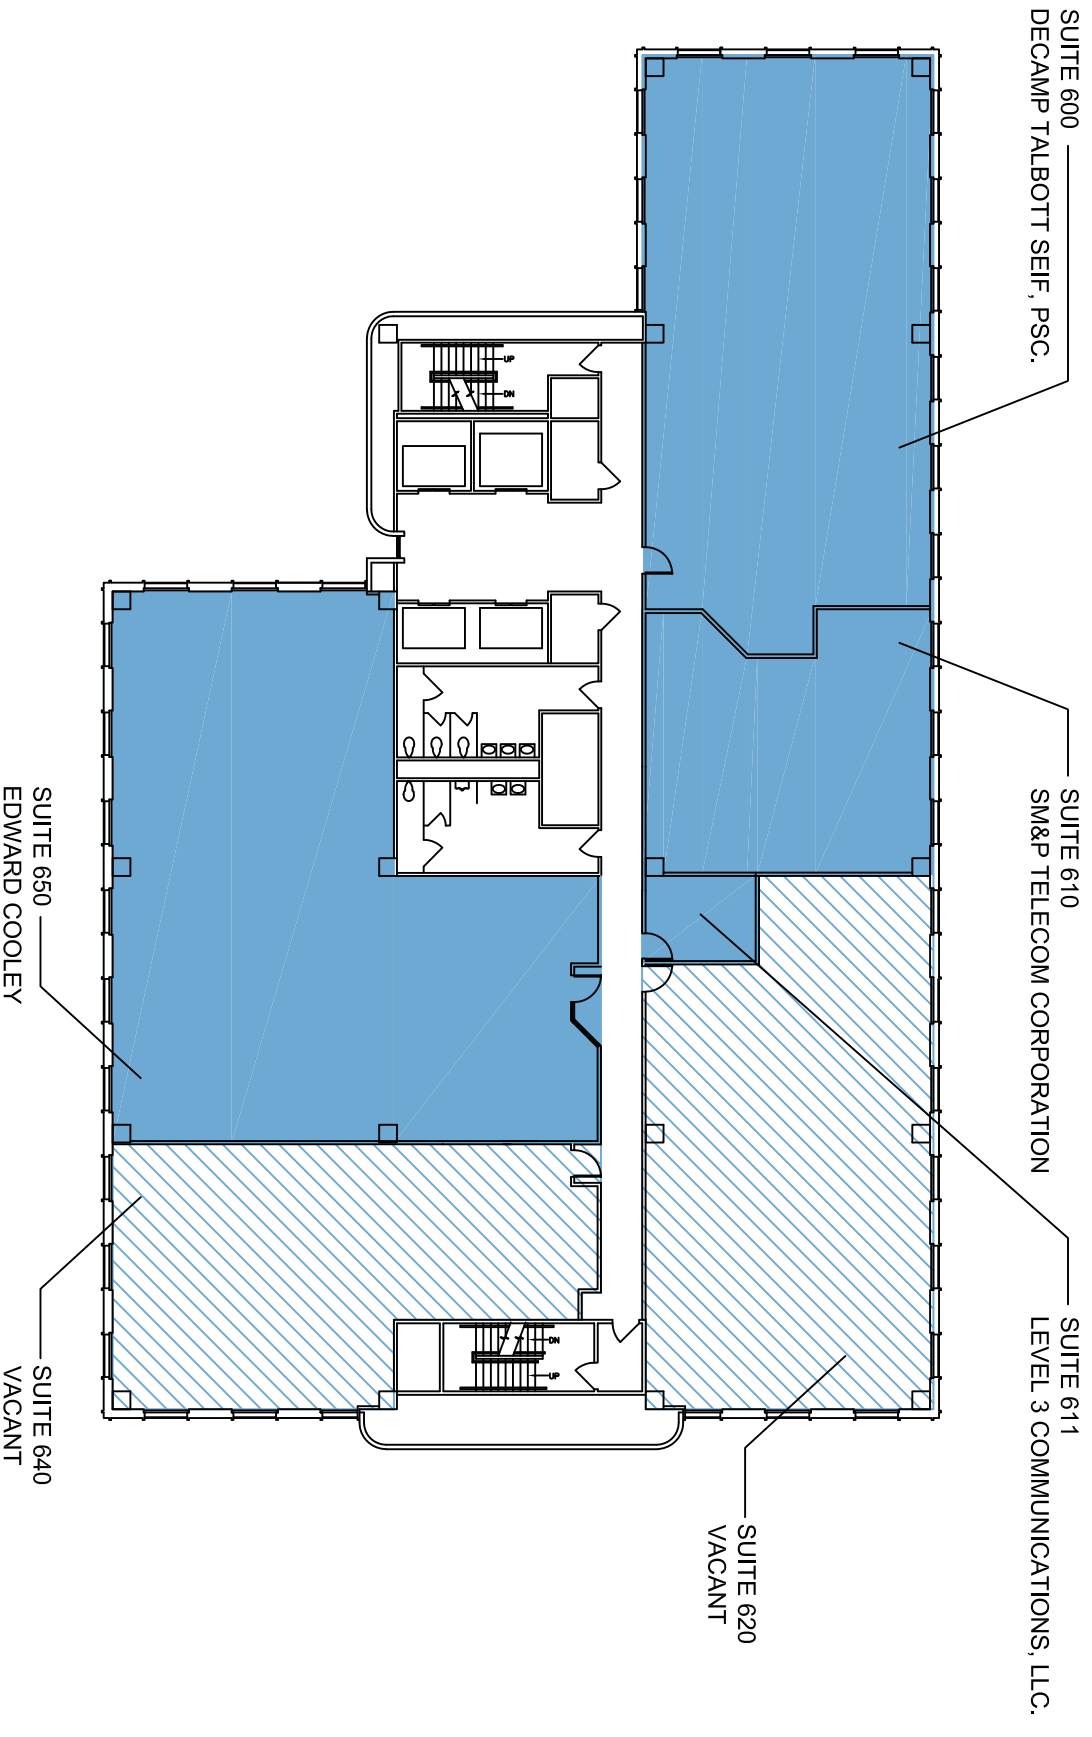

**COLEMAN**  
GROUP

COMMERCIAL REAL ESTATE AND PROPERTY MANAGEMENT

PNC TOWER  
301 EAST MAIN STREET  
LEXINGTON, KENTUCKY 40507

SIXTH FLOOR

FEBRUARY 2017  
NO SCALE  
(Not for planning or construction purposes - Field verify)