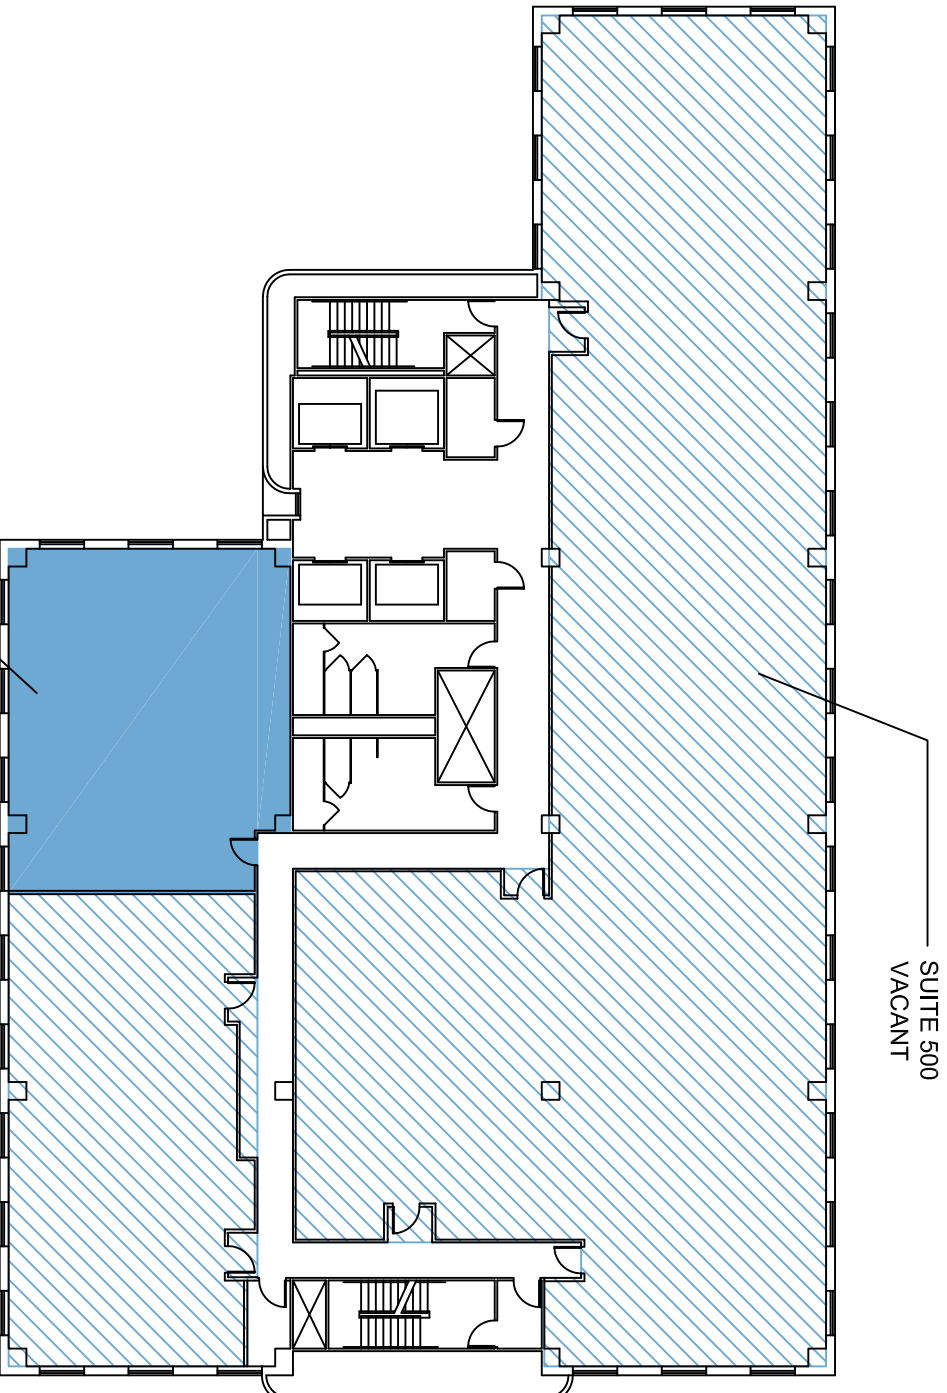

**COLEMAN**  
GROUP

COMMERCIAL REAL ESTATE AND PROPERTY MANAGEMENT

PNC TOWER  
301 EAST MAIN STREET  
LEXINGTON, KENTUCKY 40507

FIFTH FLOOR

FEBRUARY 2017  
NO SCALE  
(Not for planning or construction purposes - Field verify)