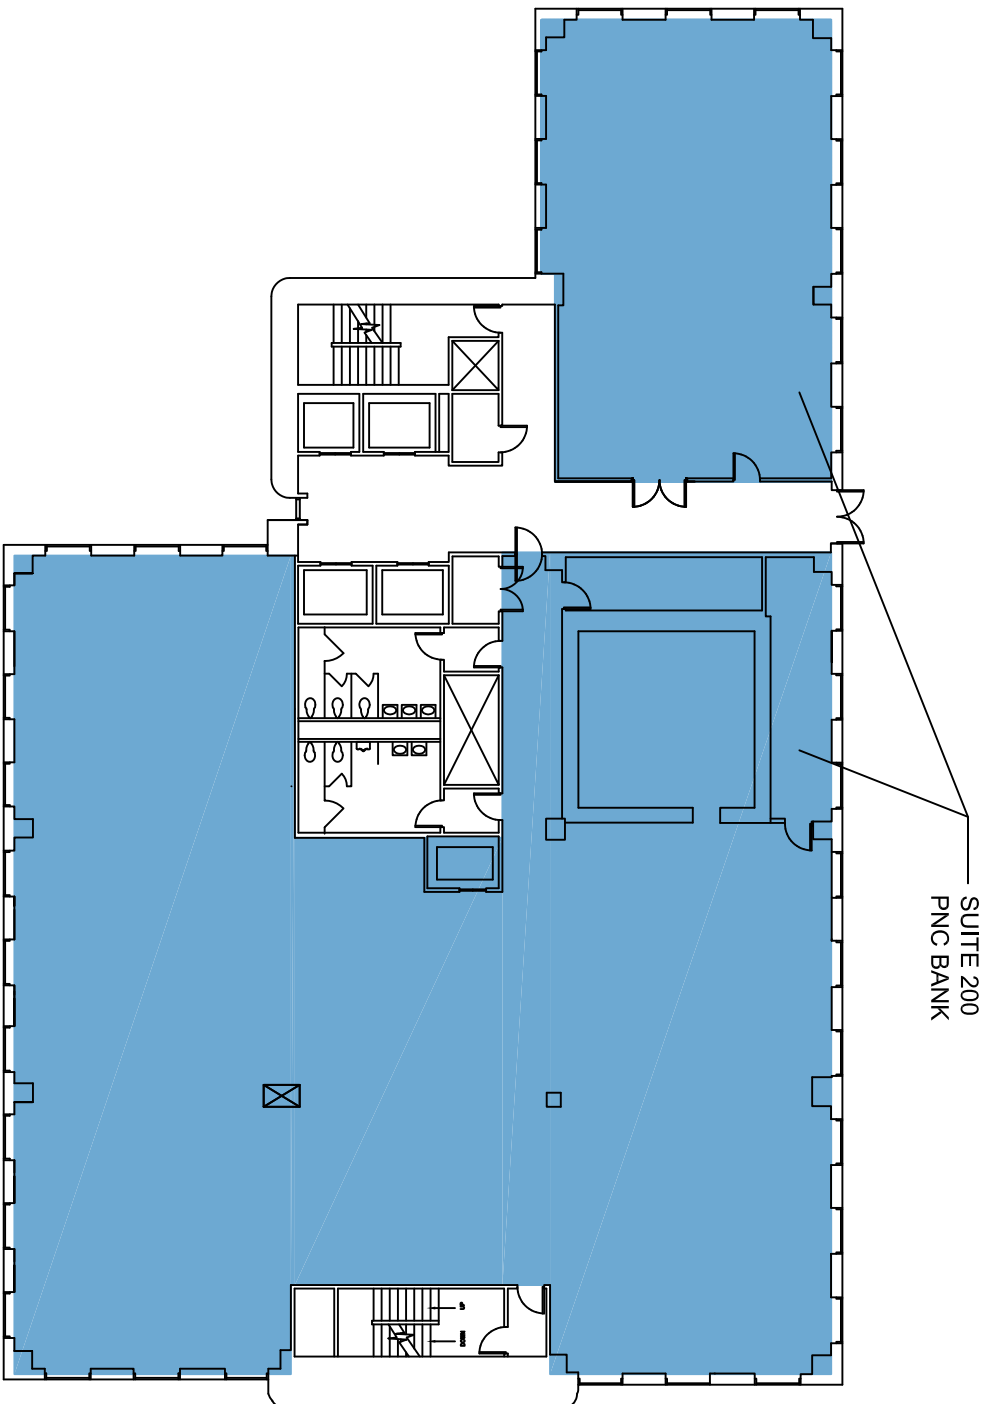

COLEMAN
GROUP

COMMERCIAL REAL ESTATE AND PROPERTY MANAGEMENT

PNC TOWER
301 EAST MAIN STREET
LEXINGTON, KENTUCKY 40507

SECOND FLOOR

FEBRUARY 2017
NO SCALE
(Not for planning or construction purposes - Field verify)