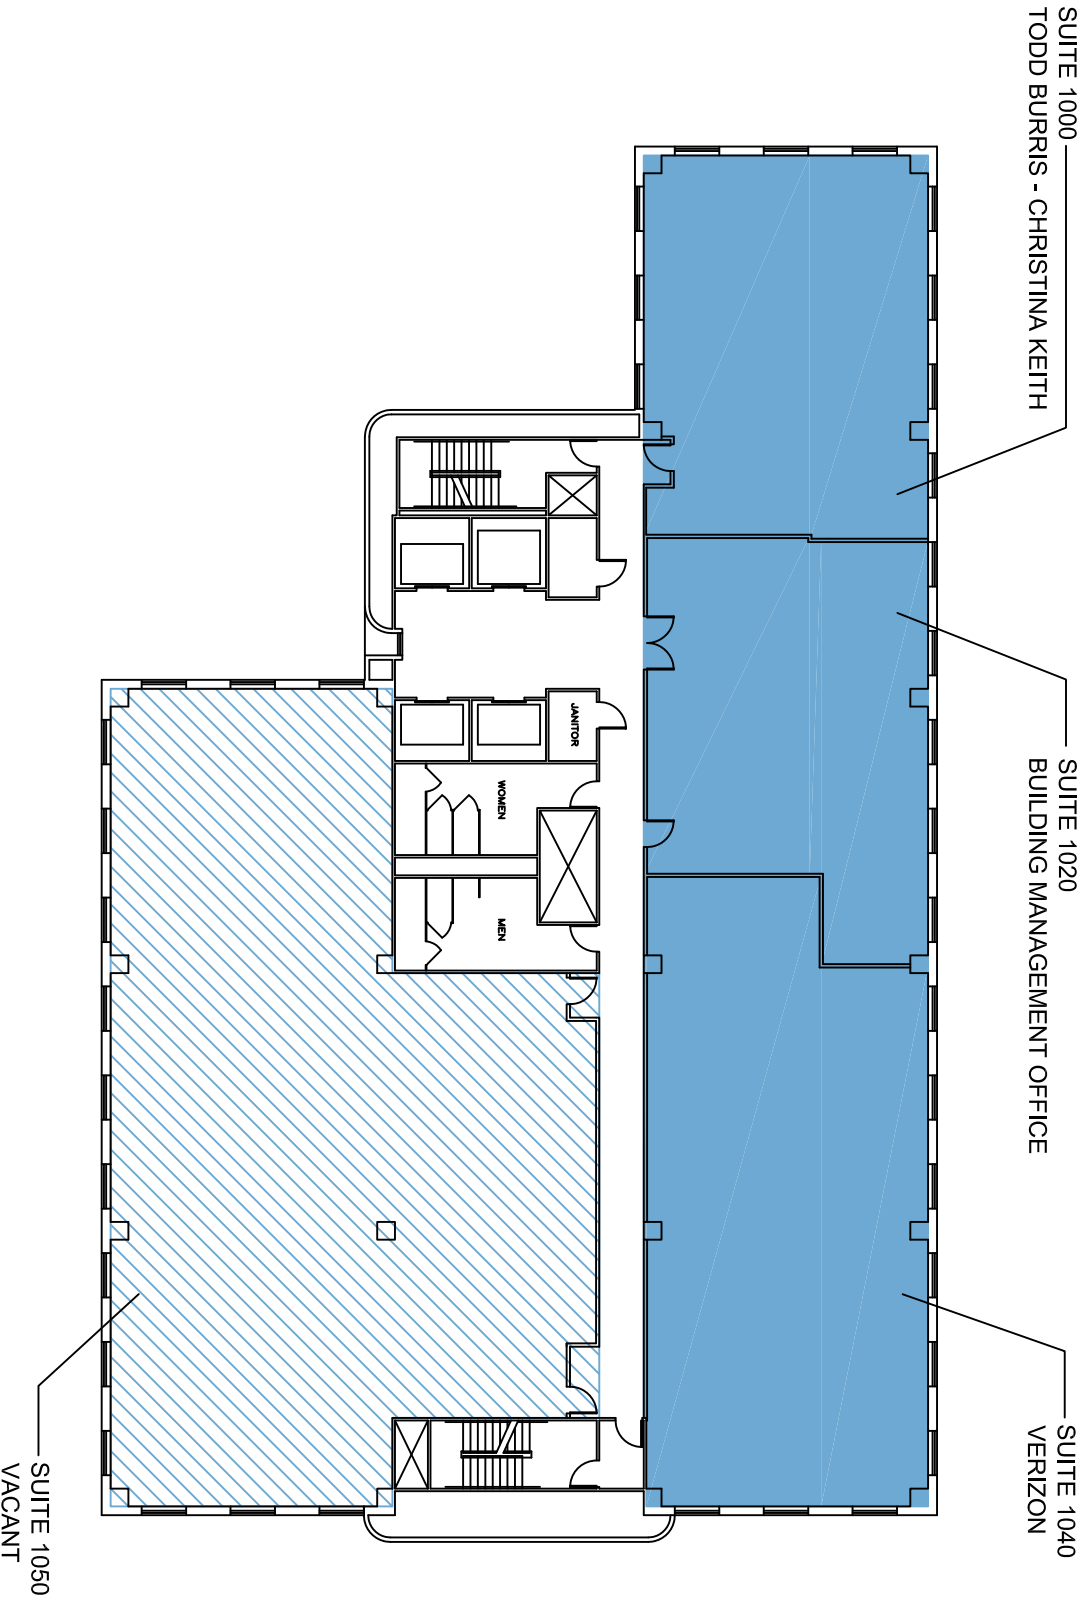

COLEMAN
GROUP

COMMERCIAL REAL ESTATE AND PROPERTY MANAGEMENT

PNC TOWER
301 EAST MAIN STREET
LEXINGTON, KENTUCKY 40507

TENTH FLOOR

FEBRUARY 2017
NO SCALE
(Not for planning or construction purposes - Field verify)