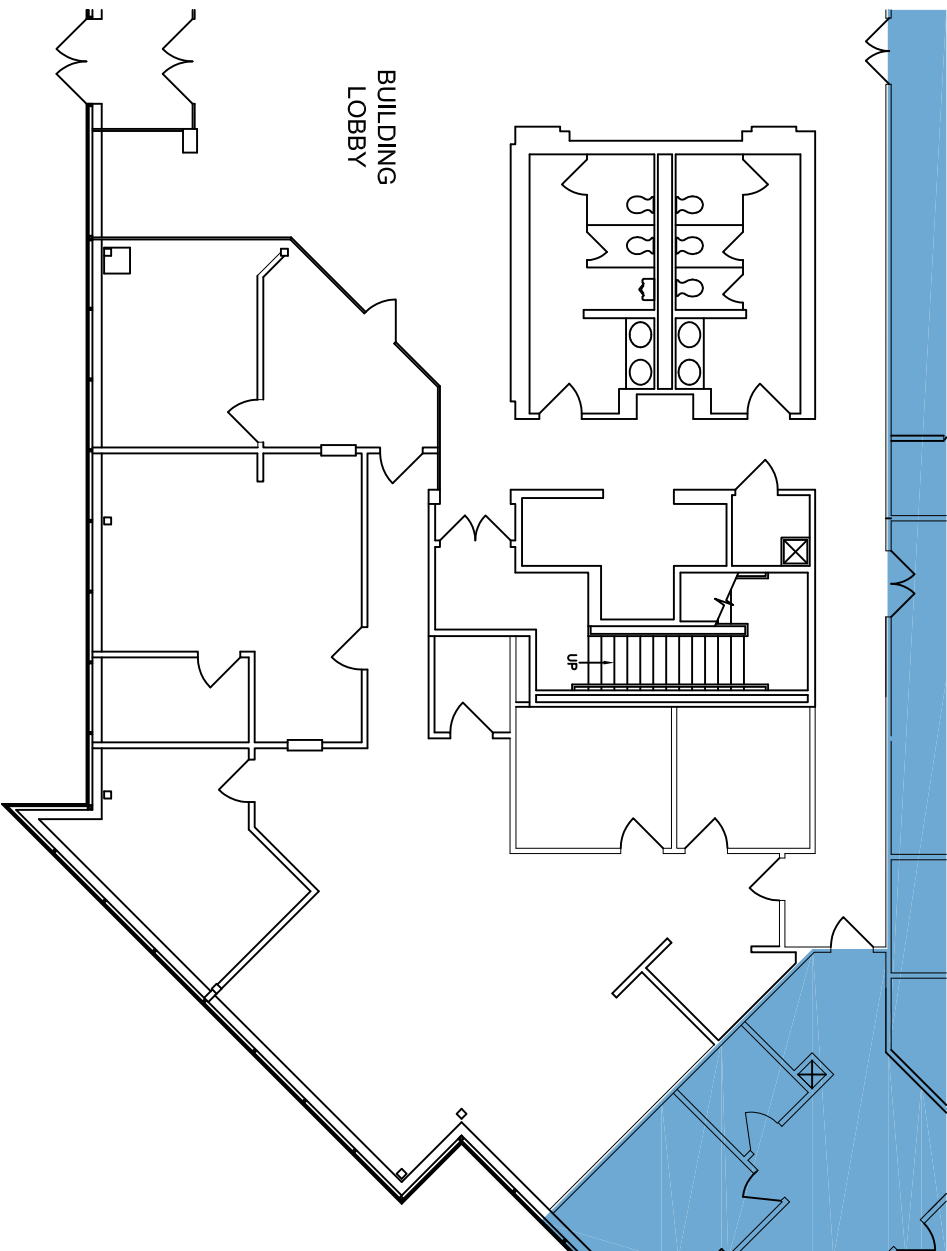

COLEMAN
GROUP

COMMERCIAL REAL ESTATE AND PROPERTY MANAGEMENT

TWO PARAGON CENTRE
2343 ALEXANDRIA DRIVE
LEXINGTON, KENTUCKY 40504

FIRST FLOOR

SUITE 150
2,355 RSF

JULY 2016
NO SCALE
(Not for planning or construction purposes - Field verify)