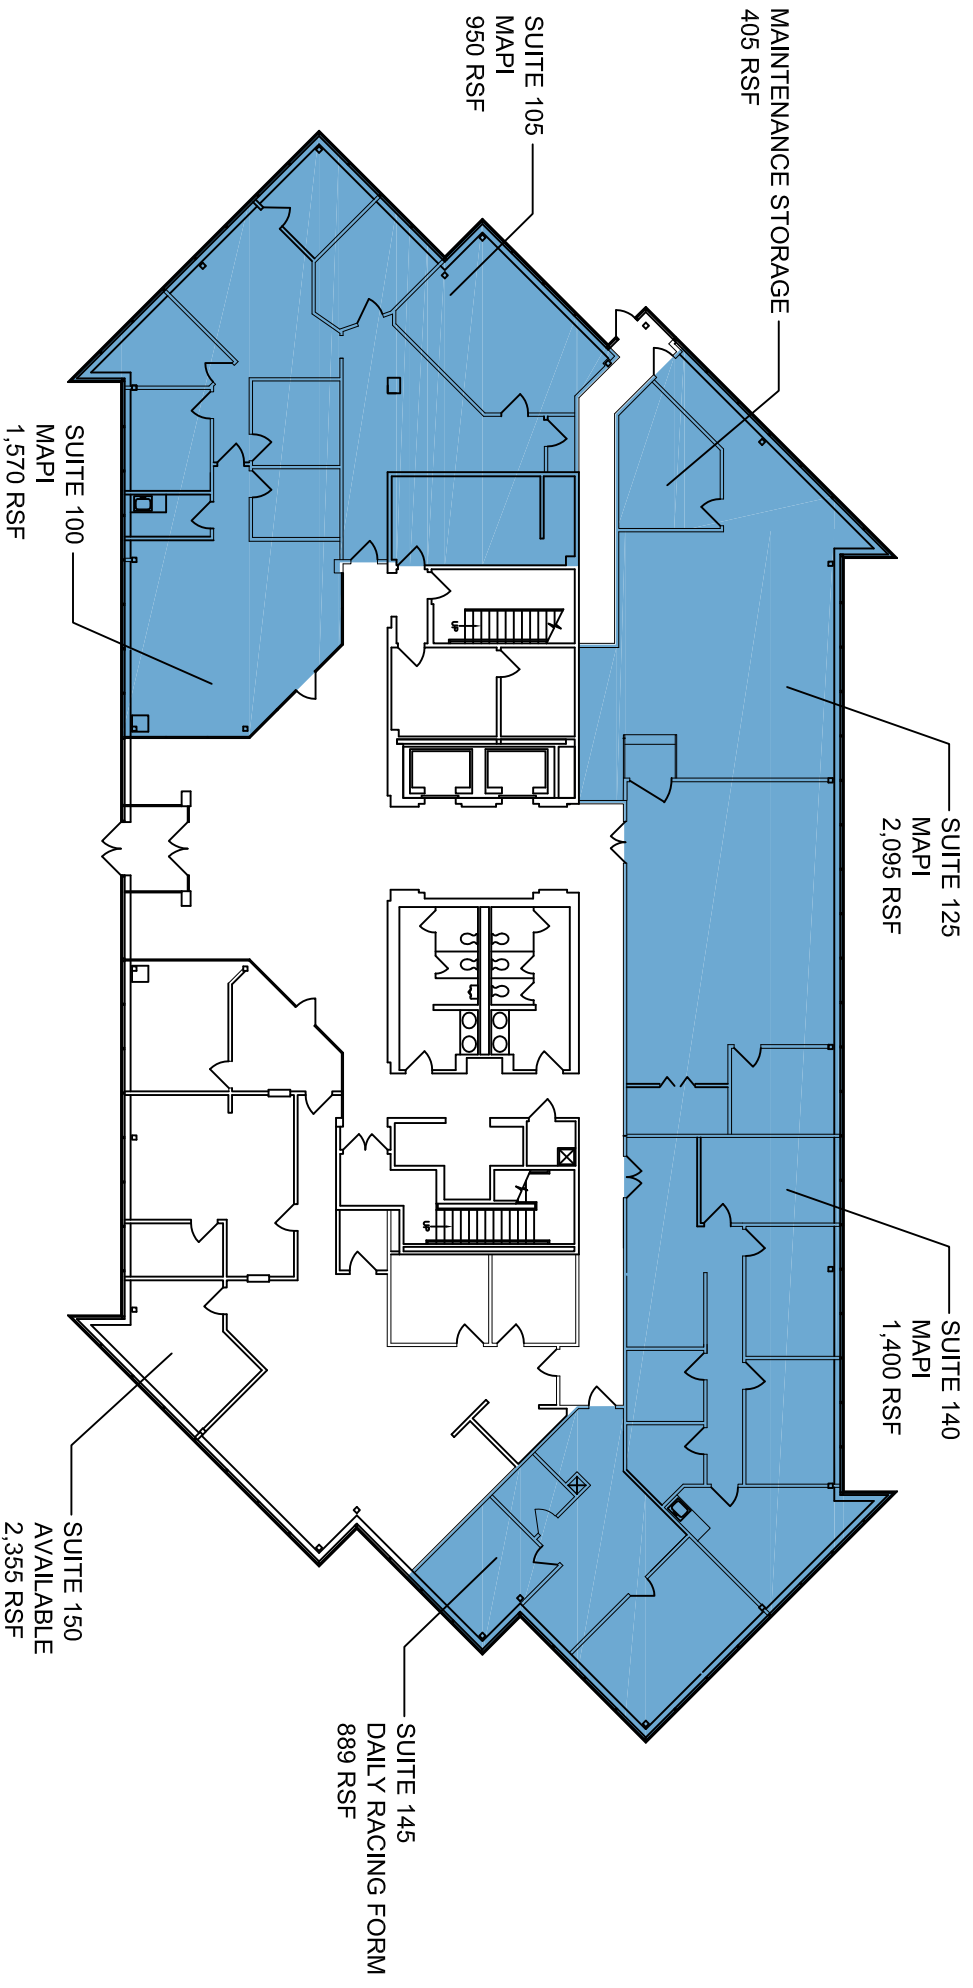

COLEMAN
GROUP

COMMERCIAL REAL ESTATE AND PROPERTY MANAGEMENT

TWO PARAGON CENTRE
2343 ALEXANDRIA DRIVE
LEXINGTON, KENTUCKY 40504

FIRST FLOOR

JULY 2016
NO SCALE
(Not for planning or construction purposes - Field verify)