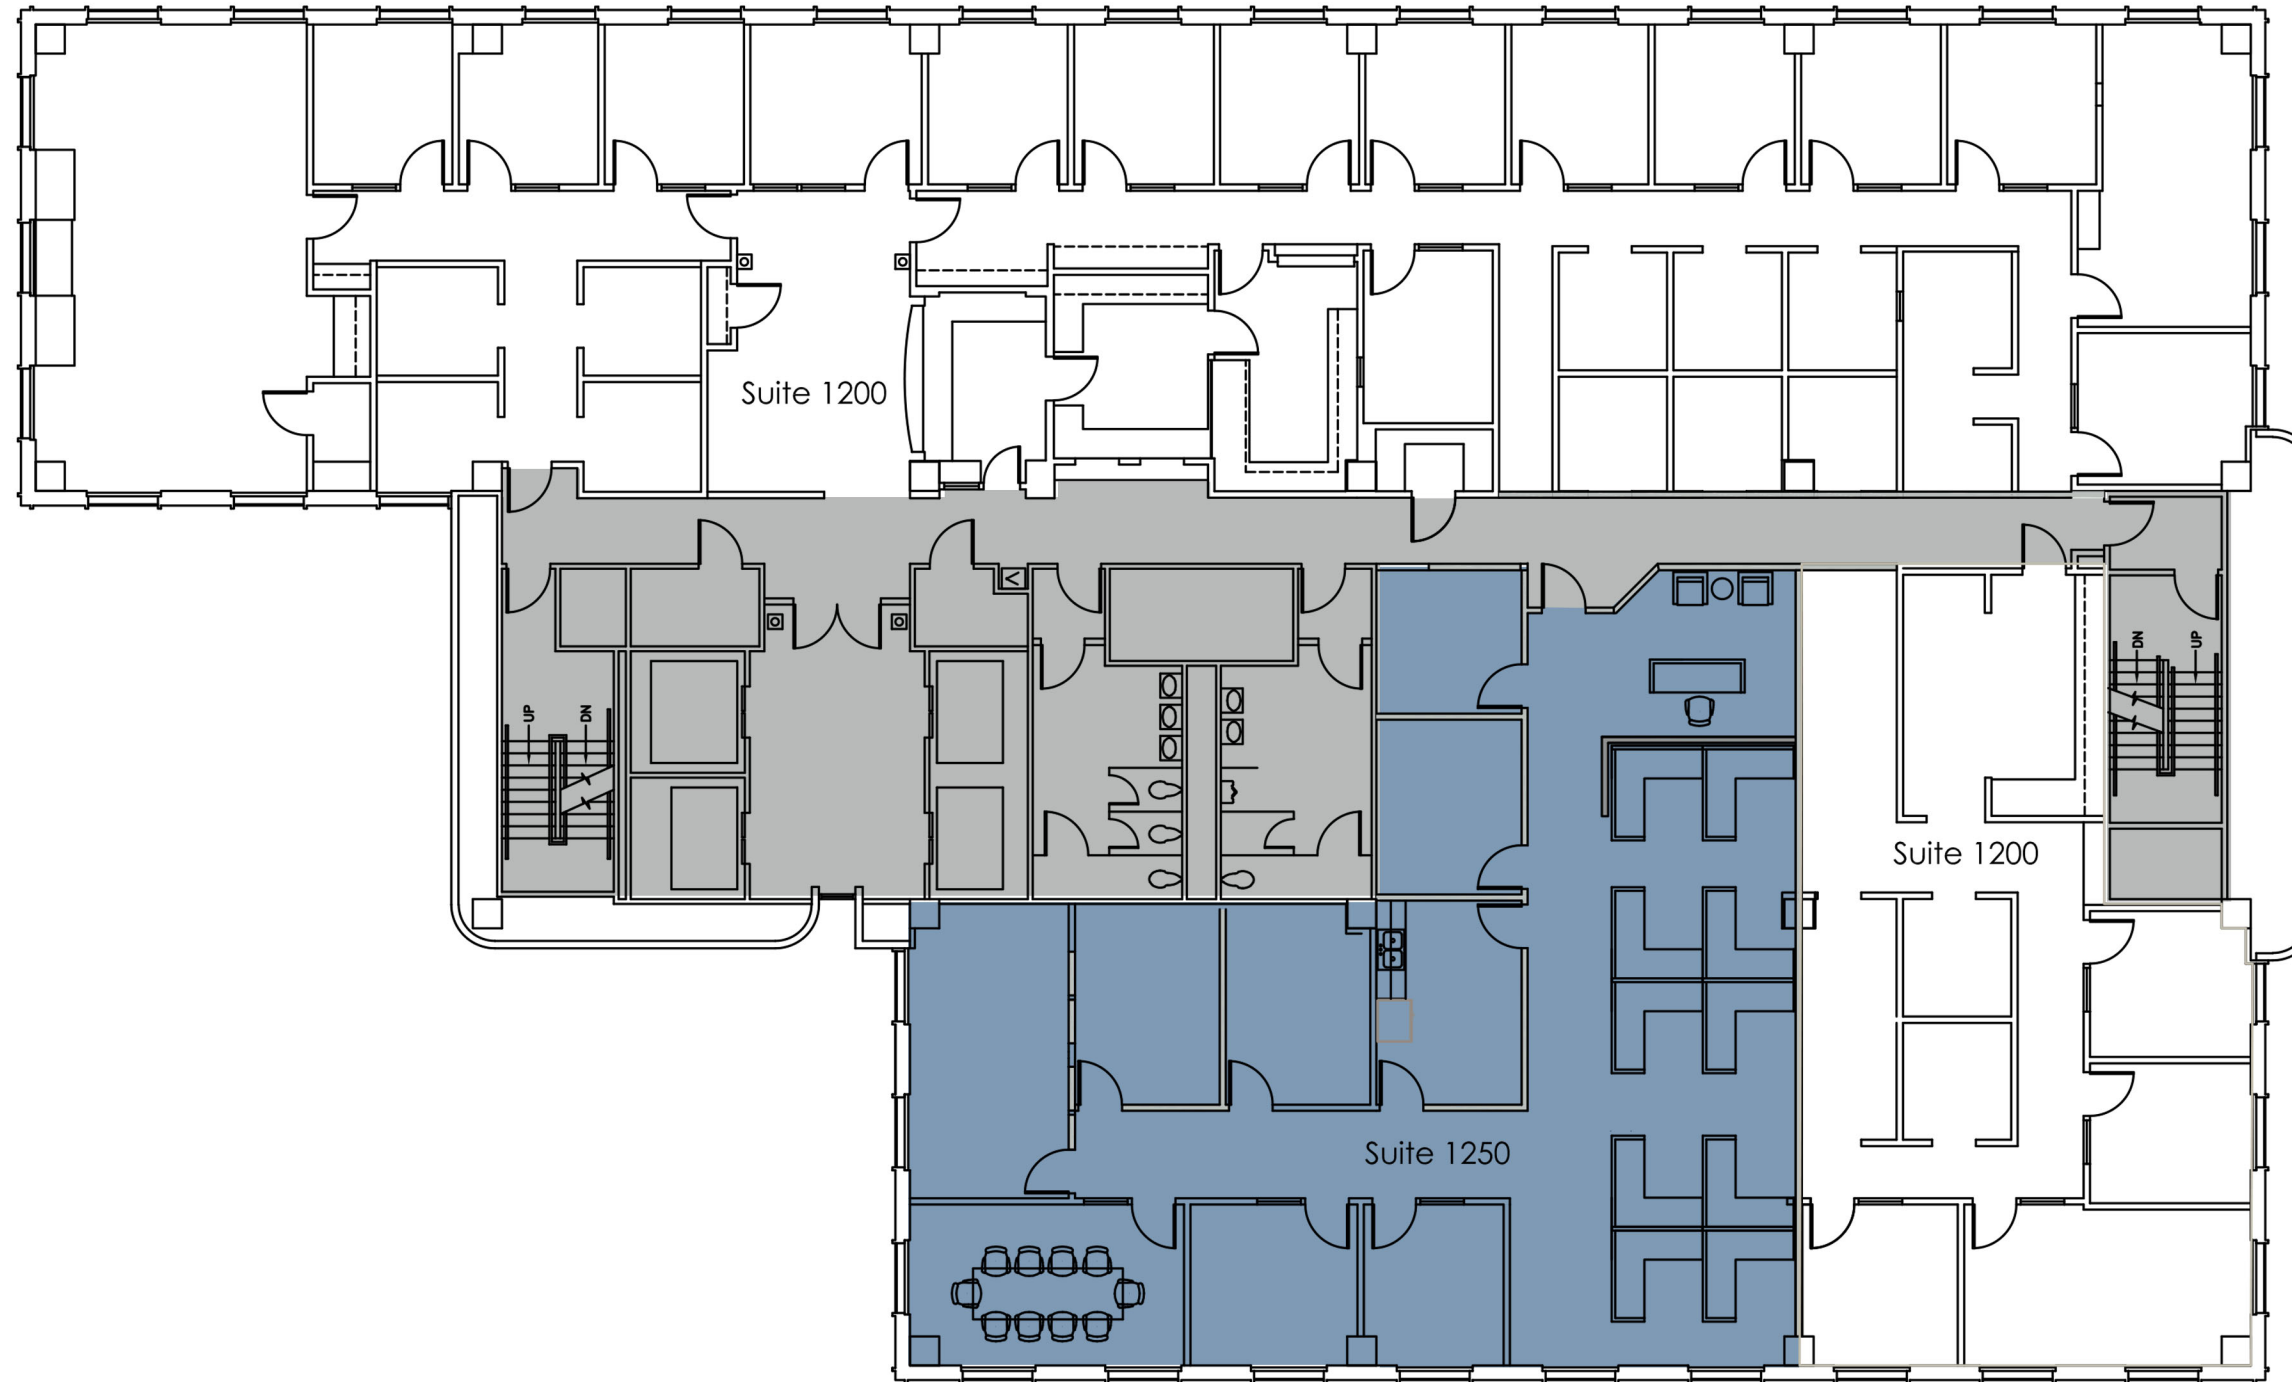

## TWELFTH FLOOR PLAN

JANUARY 2022 - NOT TO SCALE  
NOT FOR PLANNING OR CONSTRUCTION - FIELD VERIFY

-  SUITE 1250: VOLKERT 3,021 RSF
-  SUITE 1200: AVAILABLE 7,390 RSF