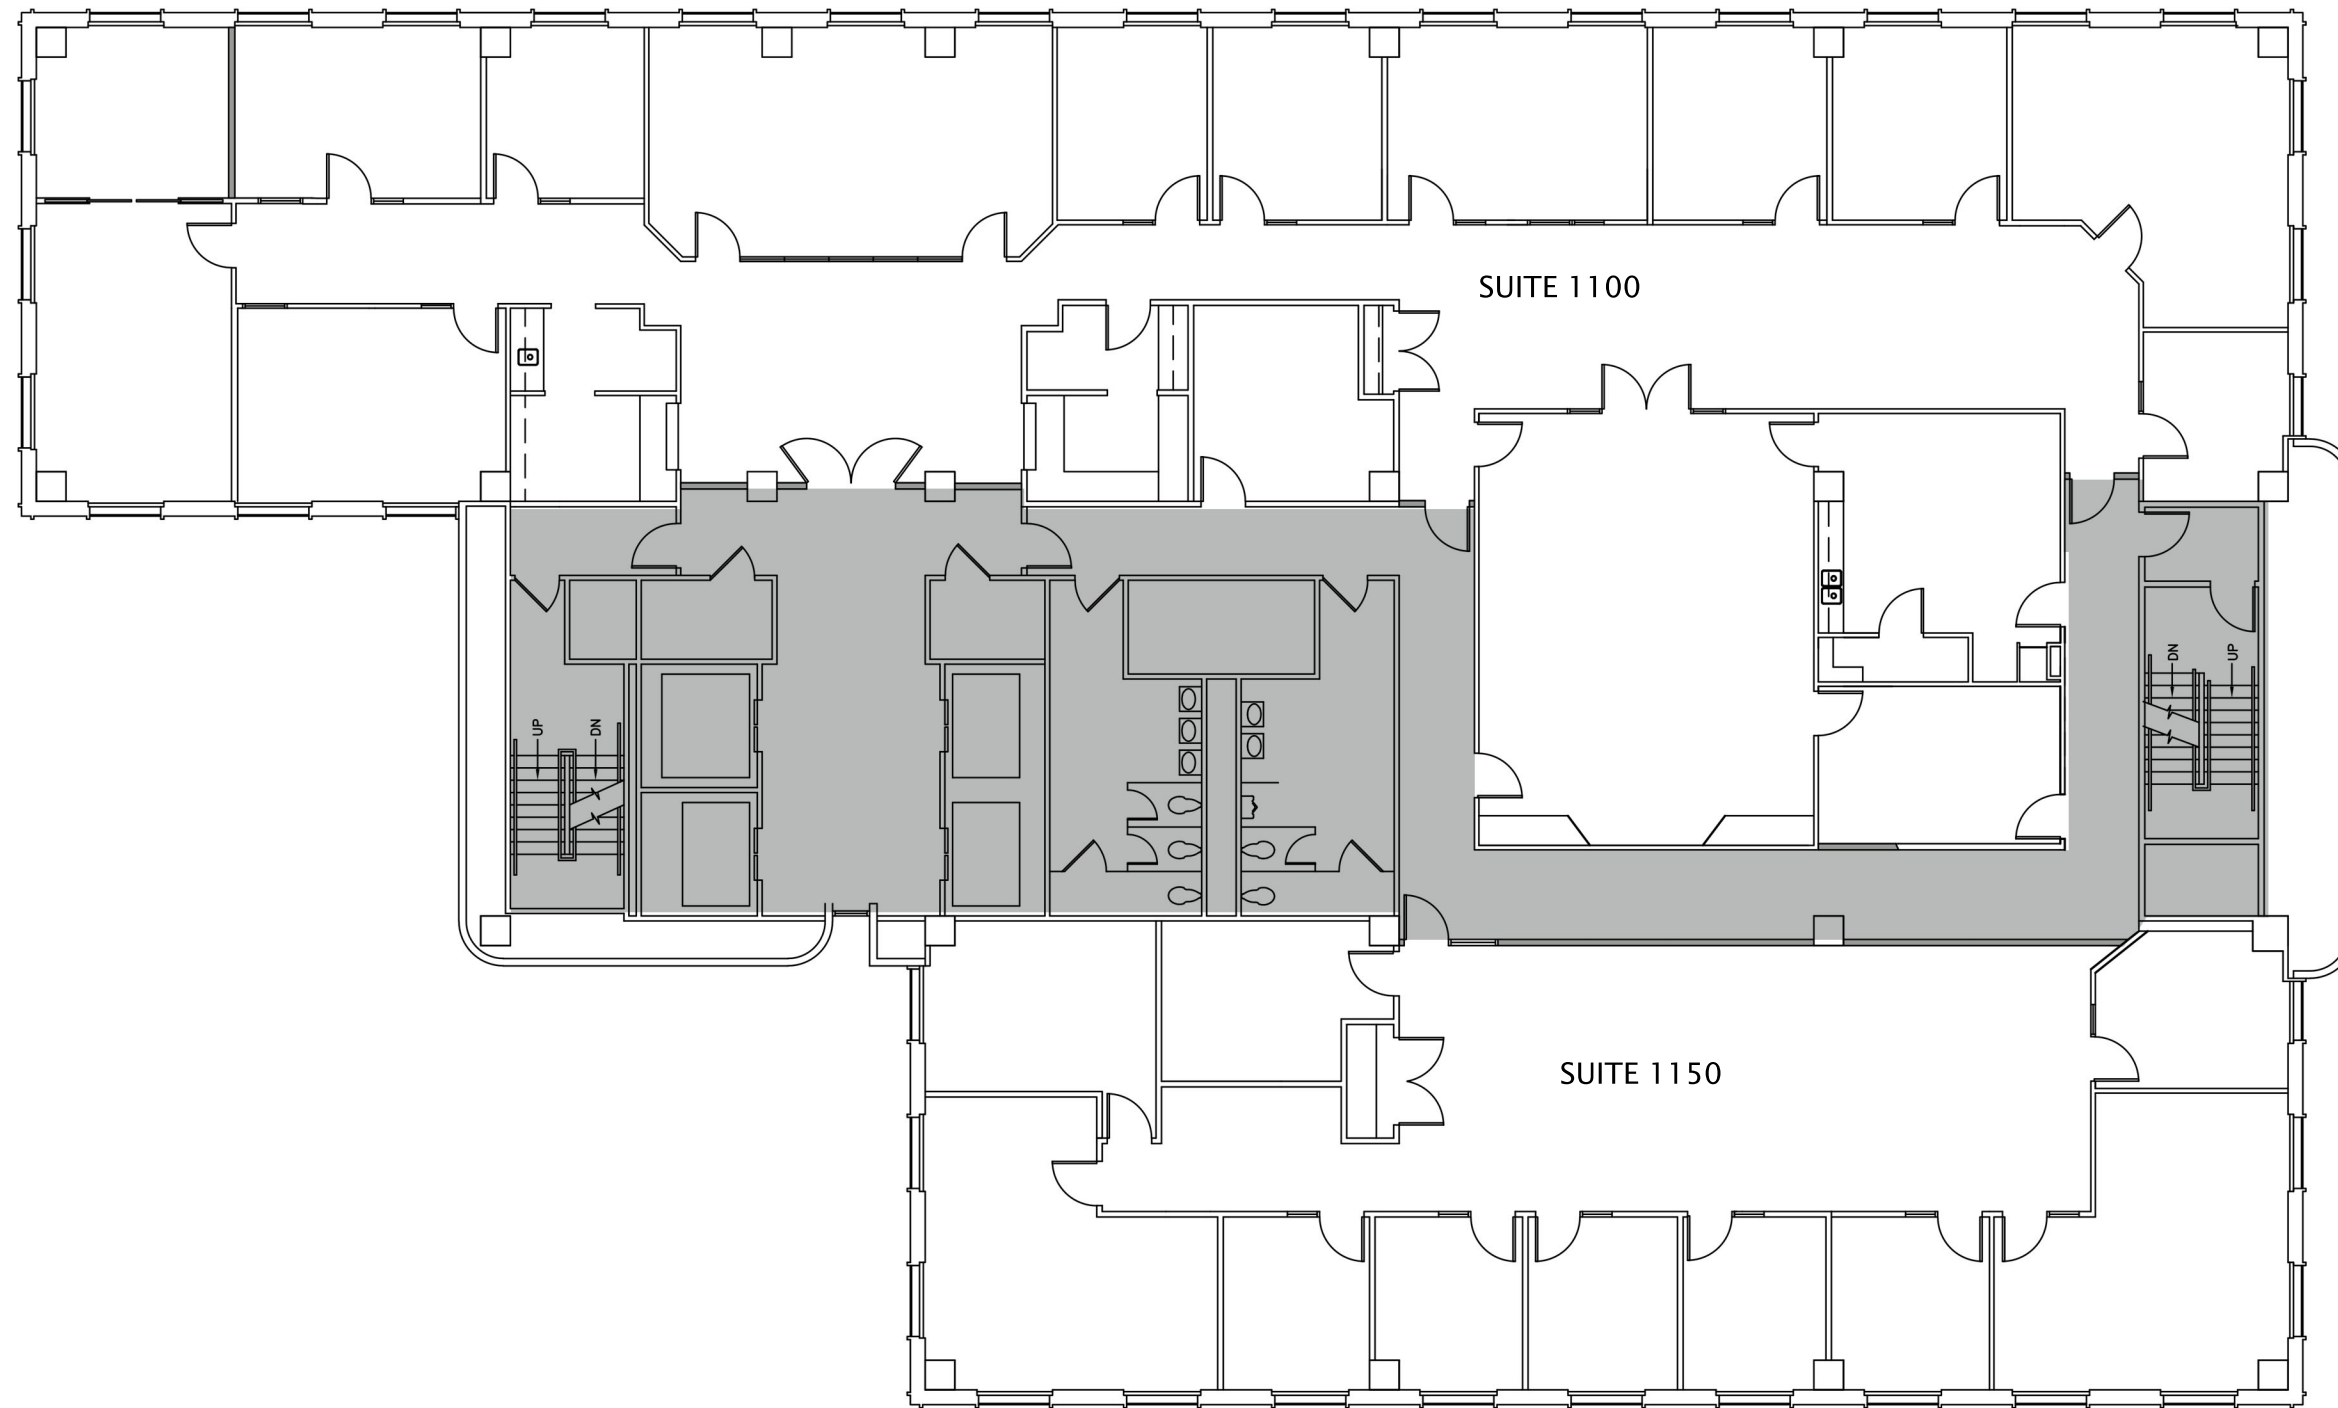

ELEVENTH FLOOR PLAN

APRIL 2022 - NOT TO SCALE
NOT FOR PLANNING OR CONSTRUCTION - FIELD VERIFY

□ SUITE 1100: AVAILABLE 7,055 RSF
□ SUITE 1150: AVAILABLE 3,356 RSF