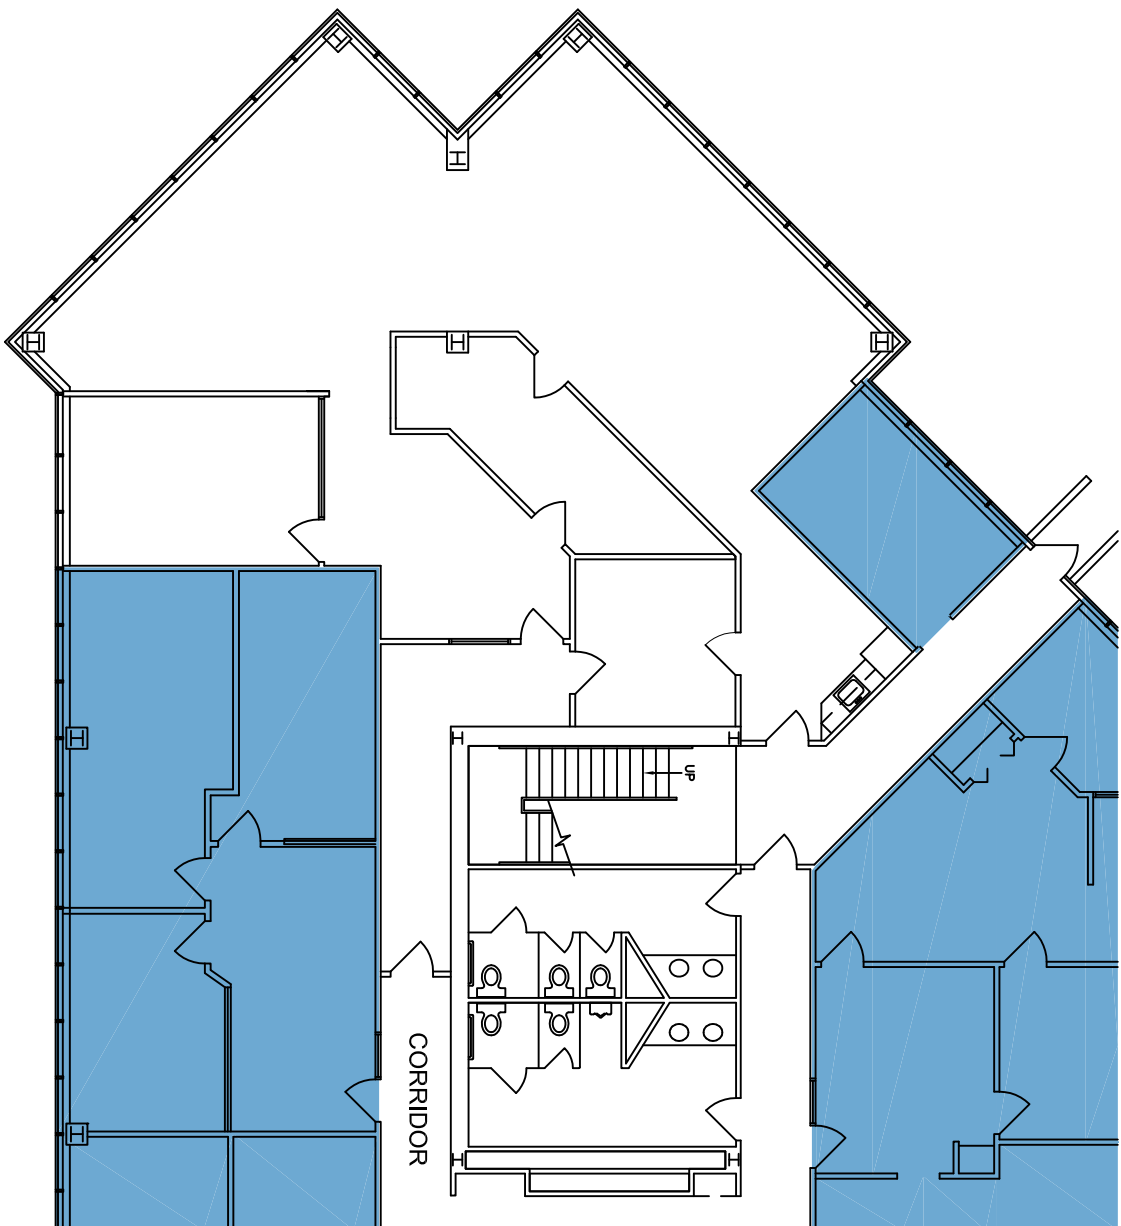

**COLEMAN**  
GROUP

COMMERCIAL REAL ESTATE AND PROPERTY MANAGEMENT

ONE PARAGON CENTRE  
2525 HARRODSBURG ROAD  
LEXINGTON, KENTUCKY 40504

FIRST FLOOR

SUITE 130  
2,633 RSF

JULY 2016  
NO SCALE  
(Not for planning or construction purposes - Field verify)